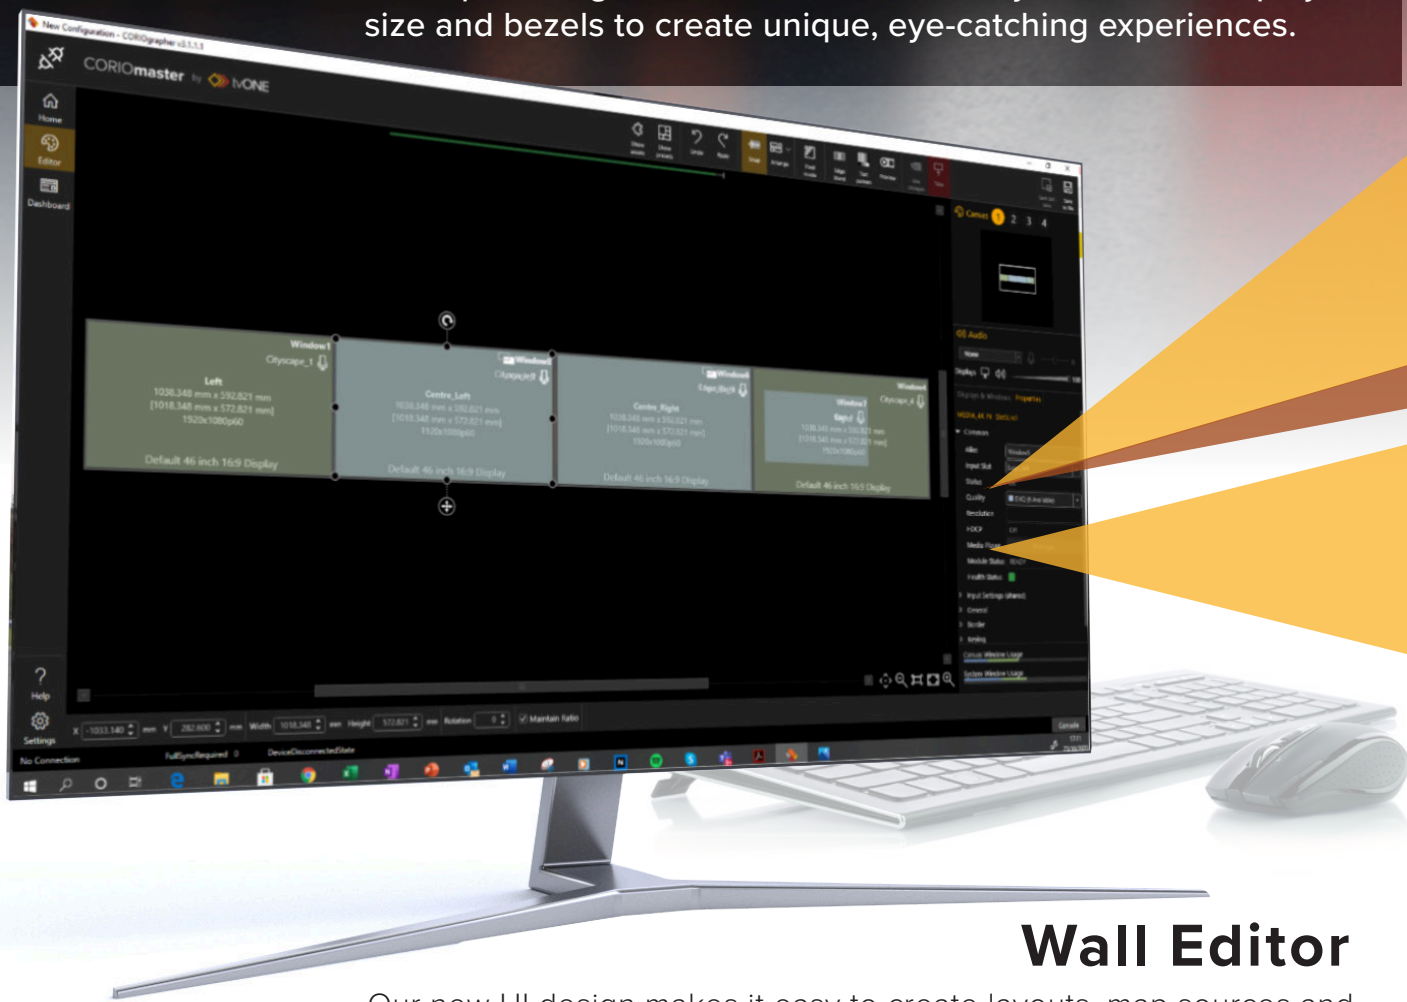

CORIOgrapher

Let your creativity go wild! Rotate sources and displays with complete 360° rotation, mix and match display types, create overlaps or edge-blends and automatically correct for display size and bezels to create unique, eye-catching experiences.

BREAKING NEWS

Wall Editor

Our new UI design makes it easy to create layouts, map sources and animate transitions with incredible ease. With CORIOgrapher, build the wall you want, not just the one you can.