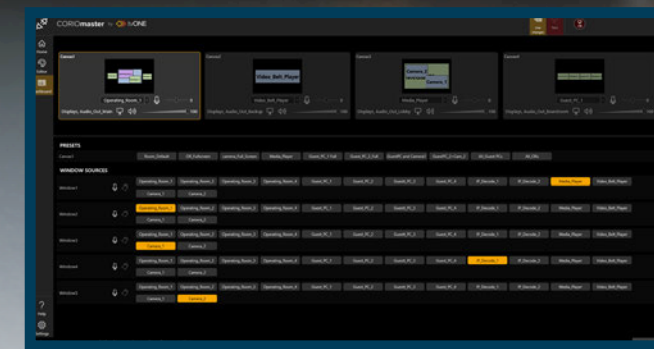

BREAKING NEWS

Wall Editor

Our new UI design makes it easy to create layouts, map sources and animate transitions with incredible ease. With CORIOgrapher, build the wall you want, not just the one you can.

Video Sync

Play up to 8 clips in perfect synchronization for expansive video experiences.

Dashboard

View all of your presets and sources across all four canvasses for simple and effective control.

Keying

Use luma keying to overlay sources with full control over the key value and softness.