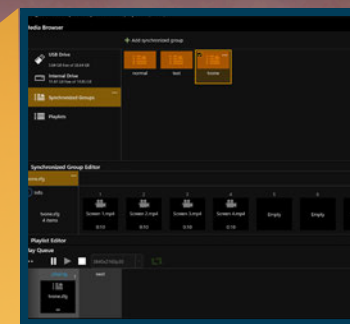

CORIOgrapher

Let your creativity go wild! Rotate sources and displays with complete 360° rotation, mix and match display types, create overlaps or edge-blends and automatically correct for display size and bezels to create unique, eye-catching experiences.

BREAKING NEWS

Wall Editor

Our new UI design makes it easy to create layouts, map sources and animate transitions with incredible ease. With CORIOgrapher, build the wall you want, not just the one you can.

Video Sync

Play up to 8 clips in perfect synchronization for expansive video experiences.

Dashboard

View all of your presets and sources across all four canvasses for simple and effective control.

Keying

Use luma keying to overlay sources with full control over the key value and softness.

Third Party Custom Control

Create custom control environments for your CORIOmaster using our RESTful API or choose to take control using our app, plug-ins or button control panel.