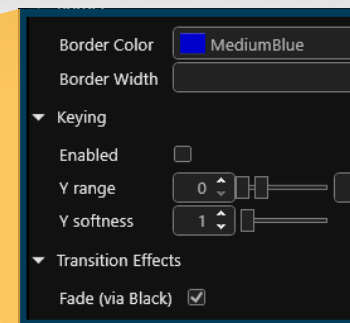

CORIOgrapher

Let your creativity go wild! Rotate sources and displays with complete 360° rotation, mix and match display types, create overlaps or edge-blends and automatically correct for display size and bezels to create unique, eye-catching experiences.

BREAKING NEWS

Wall Editor

Our new UI design makes it easy to create layouts, map sources and animate transitions with incredible ease. With CORIOgrapher, build the wall you want, not just the one you can.

Video Sync

Play up to 8 clips in perfect synchronization for expansive video experiences.

Dashboard

View all of your presets and sources across all four canvasses for simple and effective control.

Keying

Use luma keying to overlay sources with full control over the key value and softness.

Third Party Custom Control

Create custom control environments for your CORIOmaster using our RESTful API or choose to take control using our app, plug-ins or button control panel.