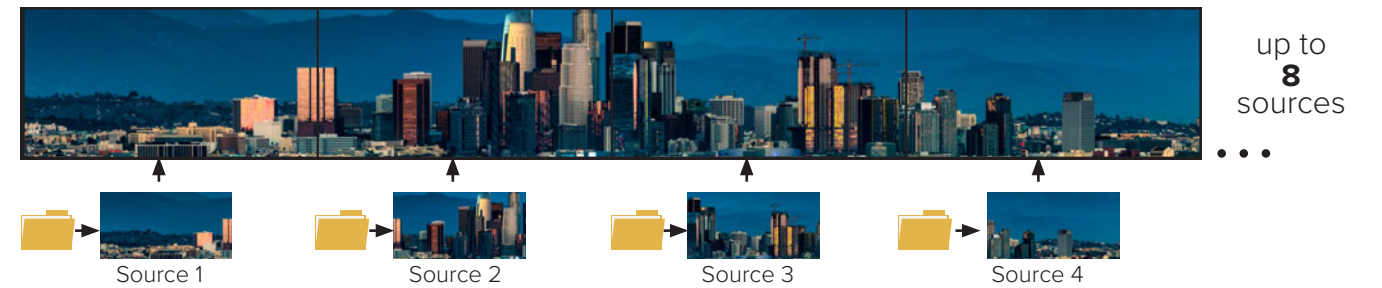

NEW FEATURES

Synchronized Playback

The Dual 4K Streaming and Media input module can now simultaneously play up to eight reliable, synchronized media clips onto ultra-wide video canvasses. This allows you to get creative and go beyond 4K resolutions to boost revenues, entertain and multi-purpose your installations. Additionally, use our FTP integration tools to improve workflow efficiencies.