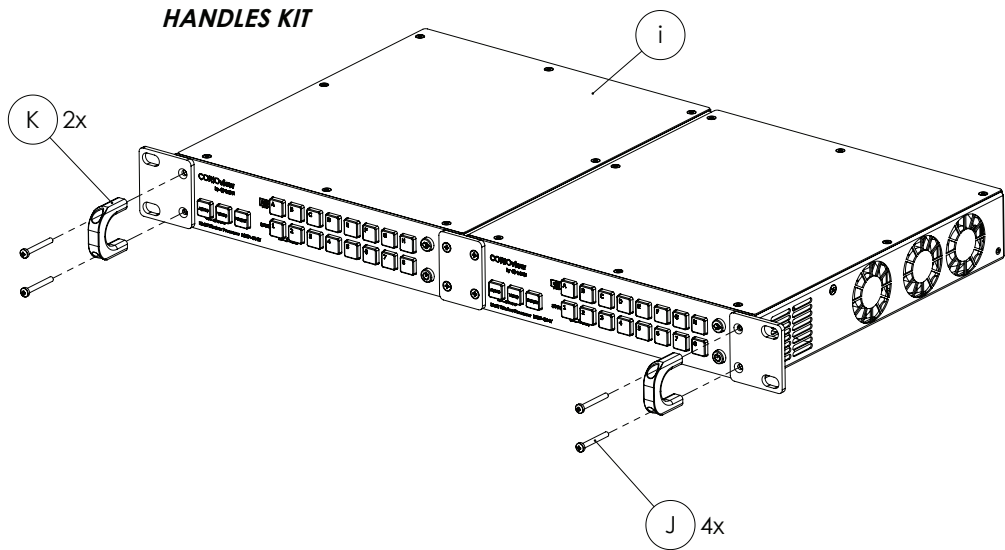

RM-CV-1RU-DUAL-V1.10

Rack mounting kit for CORIOview

VIEW ON ARROW B

VIEW ON ARROW A

(A) M3x8 CSK SCREW (BLACK)	8x	
(B) M2.5x6 CSK SCREW (BLACK)	2x	
(C) M2.5x6 Pozi Pan SCREW (BLACK)	1x	
(D) Rackmount Tray	1x	
(E) Rear Link	1x	
(F) Center Mounting Plate	1x	
(G) Edge Mounting Plate	2x	
(H) Side Mounting Plate	1x	
(I) CORIOview (NOT INCLUDED)		

M6 Rack Mounting Kit

tvONE[®]
We Engineer Confidence[®]

- | | | | | |
|---|------------------------------|----|---|---|
| ⓐ | M3x25 POZI PAN SCREW (BLACK) | 4x | ⊕ |  |
| Ⓚ | PULLGRIP HANDLE (BLACK) | 2x | |  |