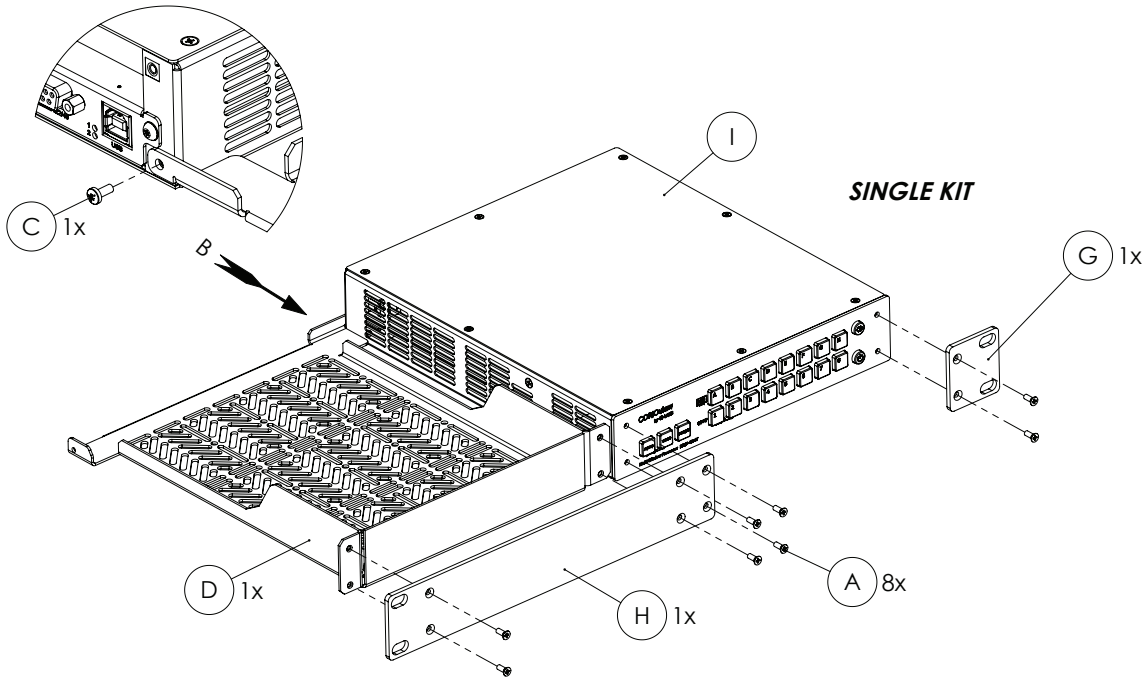

RM-CV-1RU-DUAL-V1.10

Rack mounting kit for CORIOview

VIEW ON ARROW B

VIEW ON ARROW A

(A) M3x8 CSK SCREW (BLACK)	8x	
(B) M2.5x6 CSK SCREW (BLACK)	2x	
(C) M2.5x6 Pozi Pan SCREW (BLACK)	1x	
(D) Rackmount Tray	1x	
(E) Rear Link	1x	
(F) Center Mounting Plate	1x	
(G) Edge Mounting Plate	2x	
(H) Side Mounting Plate	1x	
(I) CORIOview (NOT INCLUDED)		

M6 Rack Mounting Kit

tvONE[®]
We Engineer Confidence[®]

- | | | | | |
|---|------------------------------|----|---|---|
| ⓐ | M3x25 POZI PAN SCREW (BLACK) | 4x | ⊕ |  |
| Ⓚ | PULLGRIP HANDLE (BLACK) | 2x | |  |