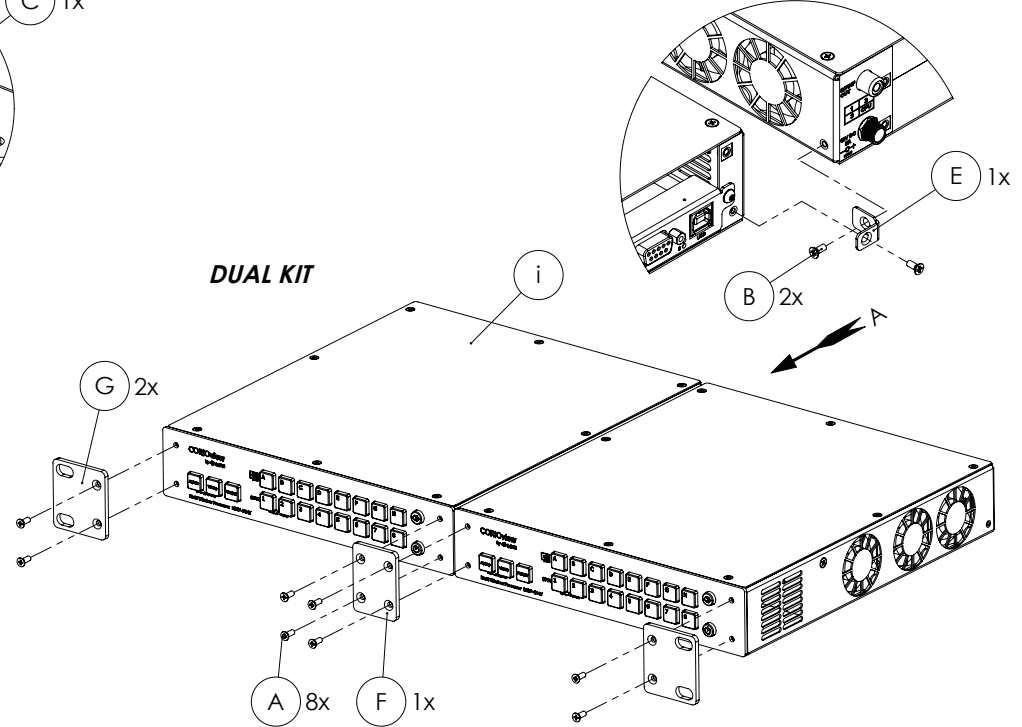

RM-CV-1RU-DUAL-V1.10

Rack mounting kit for CORIOview

VIEW ON ARROW B

VIEW ON ARROW A

(A) M3x8 CSK SCREW (BLACK)	8x	
(B) M2.5x6 CSK SCREW (BLACK)	2x	
(C) M2.5x6 Pozi Pan SCREW (BLACK)	1x	
(D) Rackmount Tray	1x	
(E) Rear Link	1x	
(F) Center Mounting Plate	1x	
(G) Edge Mounting Plate	2x	
(H) Side Mounting Plate	1x	
(I) CORIOview (NOT INCLUDED)		

M6 Rack Mounting Kit

tvONE[®]
We Engineer Confidence[®]

- | | | | | |
|---|------------------------------|----|---|---|
| ⓐ | M3x25 POZI PAN SCREW (BLACK) | 4x | ⊕ |  |
| Ⓚ | PULLGRIP HANDLE (BLACK) | 2x | |  |