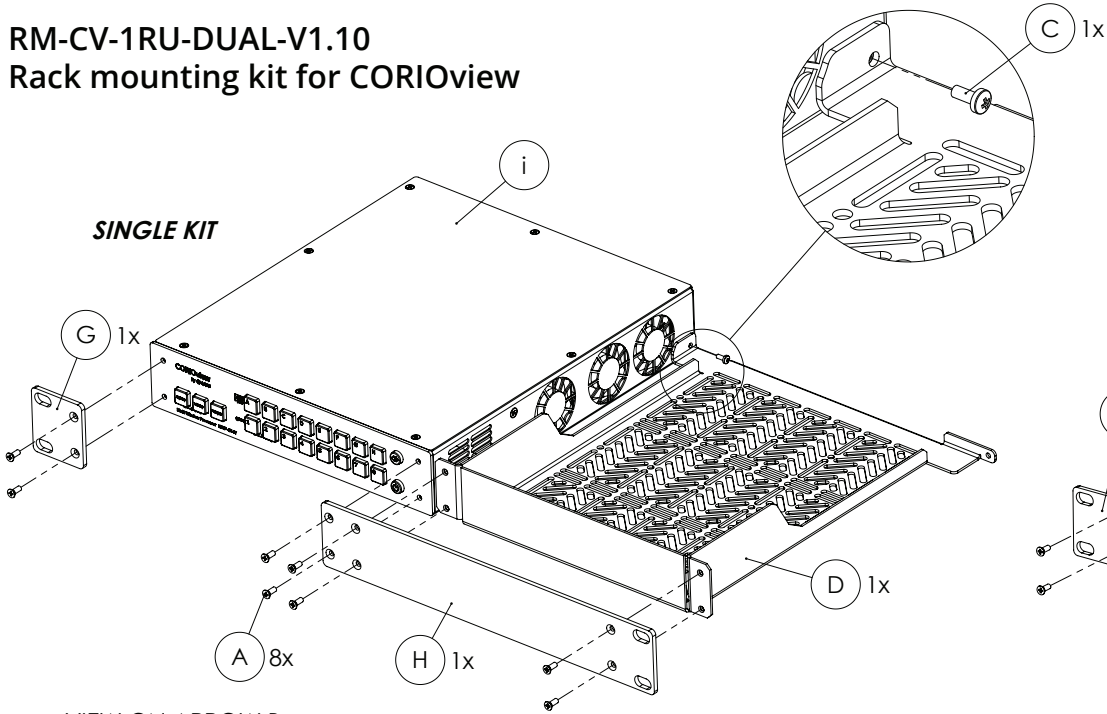

RM-CV-1RU-DUAL-V1.10

Rack mounting kit for CORIOview

VIEW ON ARROW B

VIEW ON ARROW A

(A) M3x8 CSK SCREW (BLACK)	8x	
(B) M2.5x6 CSK SCREW (BLACK)	2x	
(C) M2.5x6 Pozi Pan SCREW (BLACK)	1x	
(D) Rackmount Tray	1x	
(E) Rear Link	1x	
(F) Center Mounting Plate	1x	
(G) Edge Mounting Plate	2x	
(H) Side Mounting Plate	1x	
(I) CORIOview (NOT INCLUDED)		

M6 Rack Mounting Kit

tvONE[®]
We Engineer Confidence[®]

- | | | | | |
|---|------------------------------|----|---|---|
| ⓐ | M3x25 POZI PAN SCREW (BLACK) | 4x | ⊕ |  |
| Ⓚ | PULLGRIP HANDLE (BLACK) | 2x | |  |