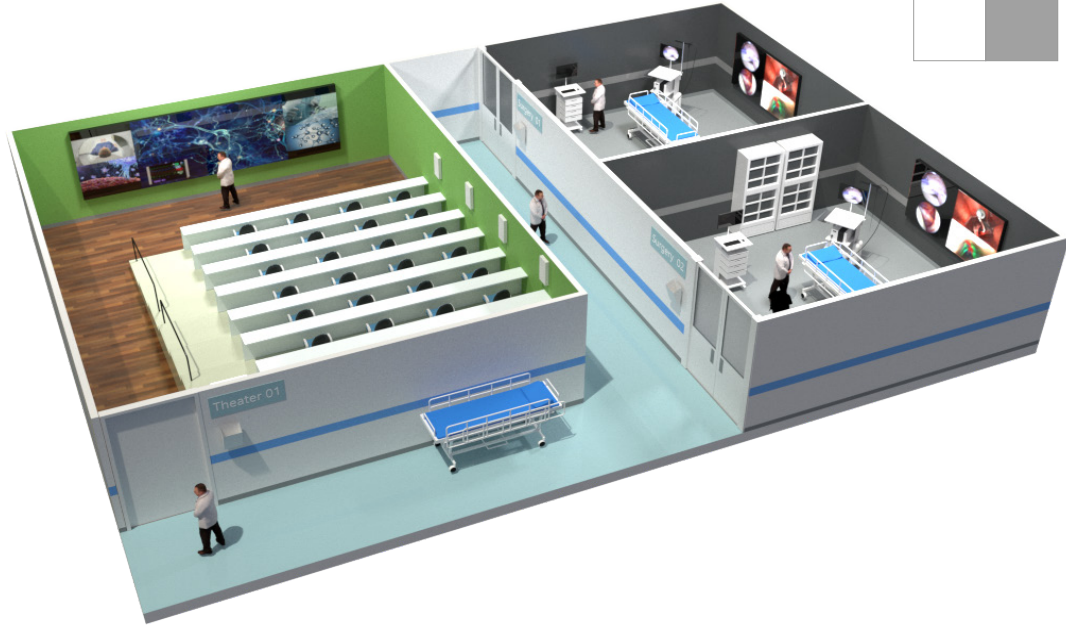

- **Demand ultra low latency video**

Best-in-class latency for video and IP sources.

- **Experience life-like color**

4K60 HDMI 2.0 outputs even with 4:2:0 and 4:2:2 sources.

- **CORIO® inside**

The best up/down and cross conversion in the industry!

- **See every detail**

8K workflows when every detail matters with quad 4K60 windowing.

- **Assured communication**

HTTPS & RESTful API using software, button panels or 3rd party solutions.

- **Ultra-reliable**

tvONE exclusive design and manufacturing with a 5-year warranty.

Boost Engagement with **Information Overlays**

Add visual interest or graphical information overlays to full motion, low latency video. Any CORIOmaster2 output can have luma keying applied in real-time with accurately definable values together with selectable softness to help blend an anti-aliased source with the background image.