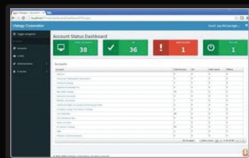

Infrastructure Control Solutions

- Control any API level function
- API available at api.tvone.com