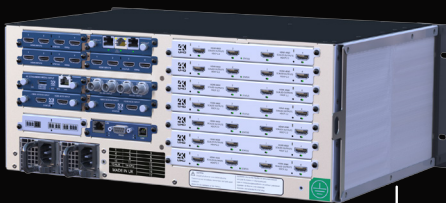

Air Filter

OUTPUT MODULES

Quad 4K60 HDMI
Supports resolutions up to 3840x2160/60p.

Eight HDMI
Supports resolutions up to 1920x1080/60p.

NEW! Quad 12G-SDI Broadcast
Supports resolutions up to 3840x2160/60p.

S/PDIF and Analog Audio
Embed and de-embed audio from S/PDIF or analog cross convert digital and analog audio.

NEW! IP & RS-232 Control
A more powerful module (ships as standard) for firmware version V600. Existing users can easily upgrade, unlocking the new features.

ADAPTORS

For use with legacy AV formats