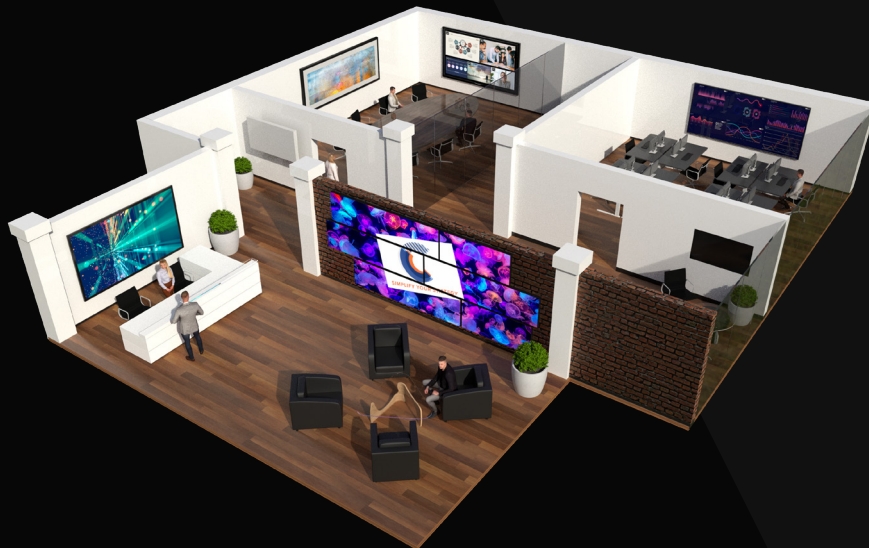

Corporate

- **See every detail**

Seamless 8K workflows when every detail matters with quad 4K60 windowing.

- **Engage the team**

Eye-catching transitions and animations or seamless video switching.

- **Mix and match**

Source choices include: IP decoding, digital AV, broadcast, legacy AV or a media player for 4K video and stills.

- **Make it sing**

Embedded audio from source to display or choose external breakout for hook up to external systems.

- **Take control**

Multi-user control options include software, 3rd party controllers or our button panel.

- **CORIO inside**

The best up, down and cross conversion in the industry!