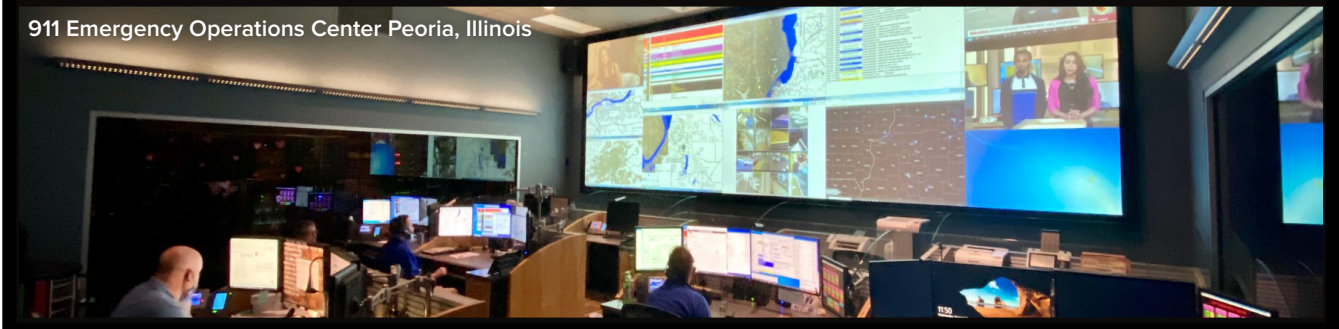

Secure Comms

Keep your information safe with HTTPS SSL connectivity and AES IP decodes. Also experience RESTful multi-user control with remote monitoring.

911 Emergency Operations Center Peoria, Illinois