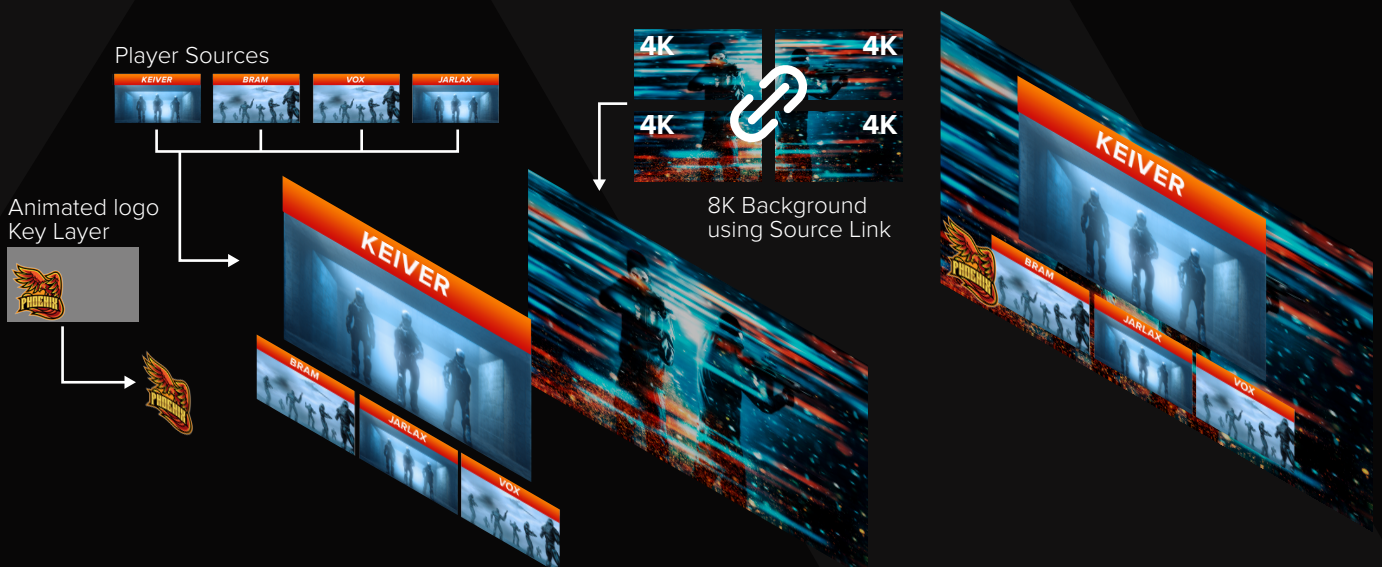

8K Windows for **Visual Impact**

Using Source Link, our new, 8K windows can automatically display four 4K60 sources together which can then freely be positioned, layers and have transition applied.

Your favorite window layouts can be saved as system Presets for quick recall and then brought to life with eye-catching transitions or using keyed layers to add branding or additional information.