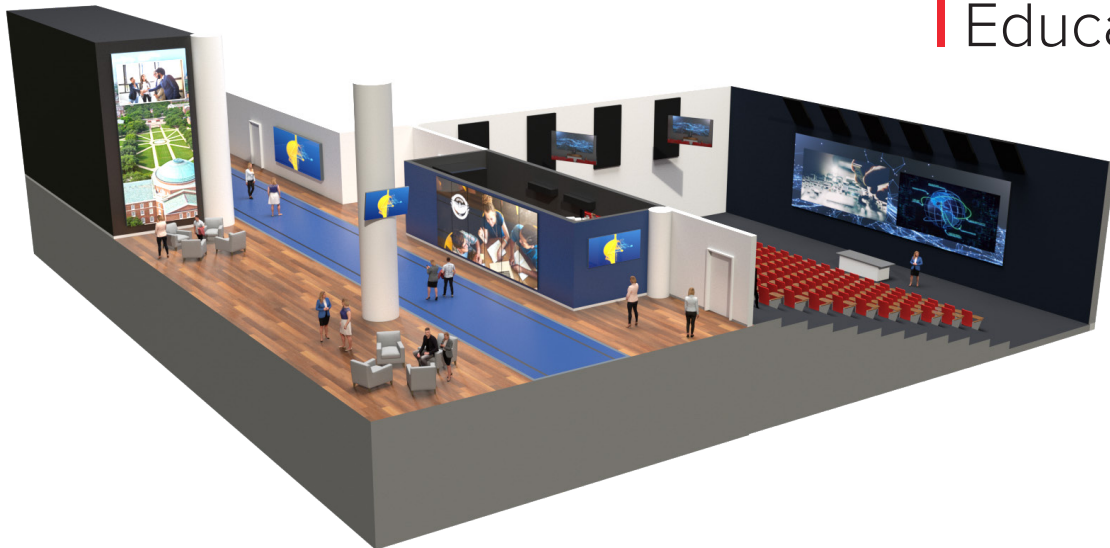

- **Assured communication**

HTTPS & RESTful API control using software, button panels or 3rd party solutions.

- **IP Stream connectivity**

Low latency H.264 and H.265 IP with mixed feed playlist carousels.

- **Flexible display choice**

Deploy LED, edge-blended projectors or display panels. Control multiple walls from a single system.

- **Ultra-reliable**

tvONE exclusive design and manufacturing with a 5-year warranty.

- **Low cost of ownership**

Low power consumption when compared to competitor systems that are based on PC architecture.

- **Demand lip sync perfection**

Best-in-class latency for video and IP sources.