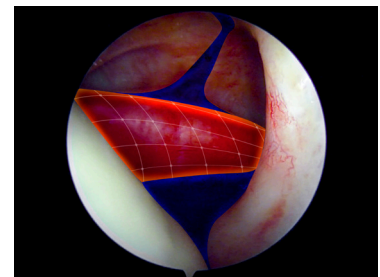

Add icons to control walls

Data overlays for Government

Medical route guidance

Broadcast

▪ Lifelike video

High bandwidth processing for immersive HDMI 2.0 4K60 performance.

▪ Be creative

Unlimited 360° source and display rotation and up to 56 outputs.

The best up, down and cross conversion in the industry!

▪ Synchronize your videowall

Lock to any input to remove conversion artifacts.

redefine what's possible

Synchronized Playback for **Ultra-Wide** Canvases!