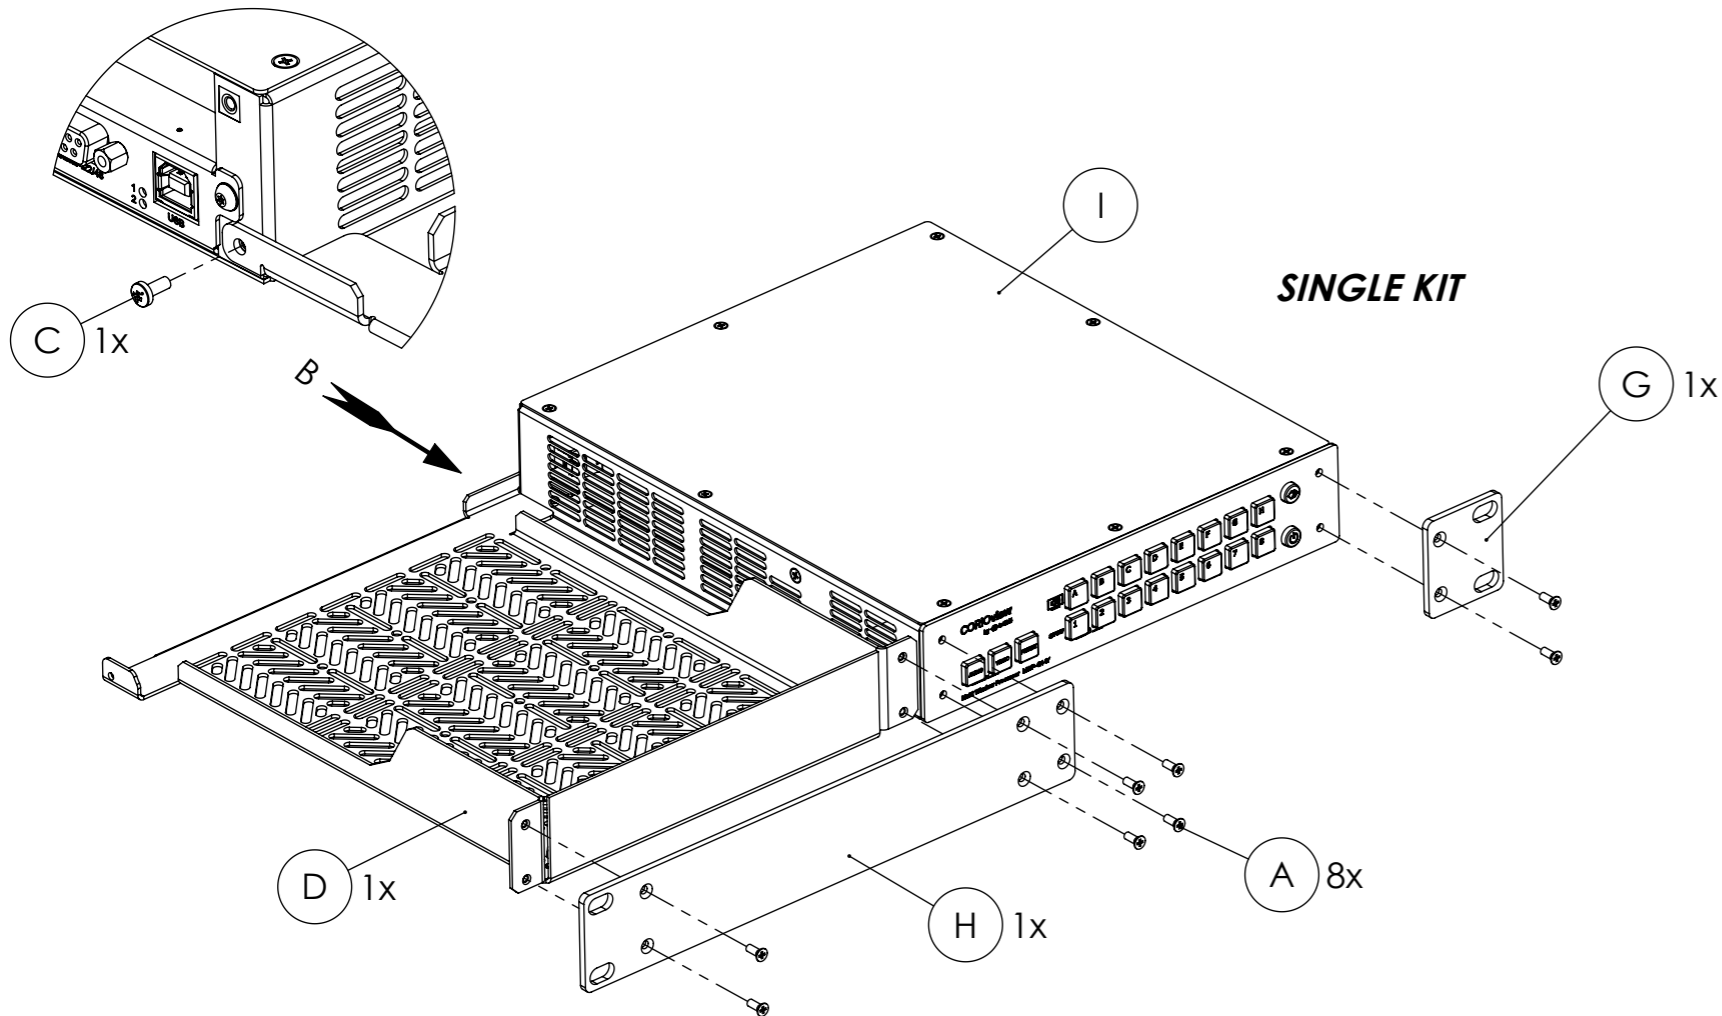

RM-CV-1RU-DUAL-V1.10

Rack mounting kit for CORIOview

VIEW ON ARROW B

VIEW ON ARROW A

(A)	M3x8 CSK SCREW (BLACK)	8x	
(B)	M2.5x6 CSK SCREW (BLACK)	2x	
(C)	M2.5x6 Pozi Pan SCREW (BLACK)	1x	
(D)	Rackmount Tray	1x	
(E)	Rear Link	1x	
(F)	Center Mounting Plate	1x	
(G)	Edge Mounting Plate	2x	
(H)	Side Mounting Plate	1x	
(I)	CORIOview (NOT INCLUDED)		

M6 Rack Mounting Kit

tvONE[®]
We Engineer Confidence[®]

- ⓐ M3x25 POZI PAN SCREW (BLACK) 4x ⊕ 

- ⓑ PULLGRIP HANDLE (BLACK) 2x 

Regulatory compliance

This product is RoHS compliant.

Contact us

- 🌐 www.tvone.com
- ✉ info@tvone.com
- ✉ Support NCSA: tech.usa@tvone.com
- ✉ Support EMEA: tech.europe@tvone.com
- ✉ Support Asia: tech.asia@tvone.com