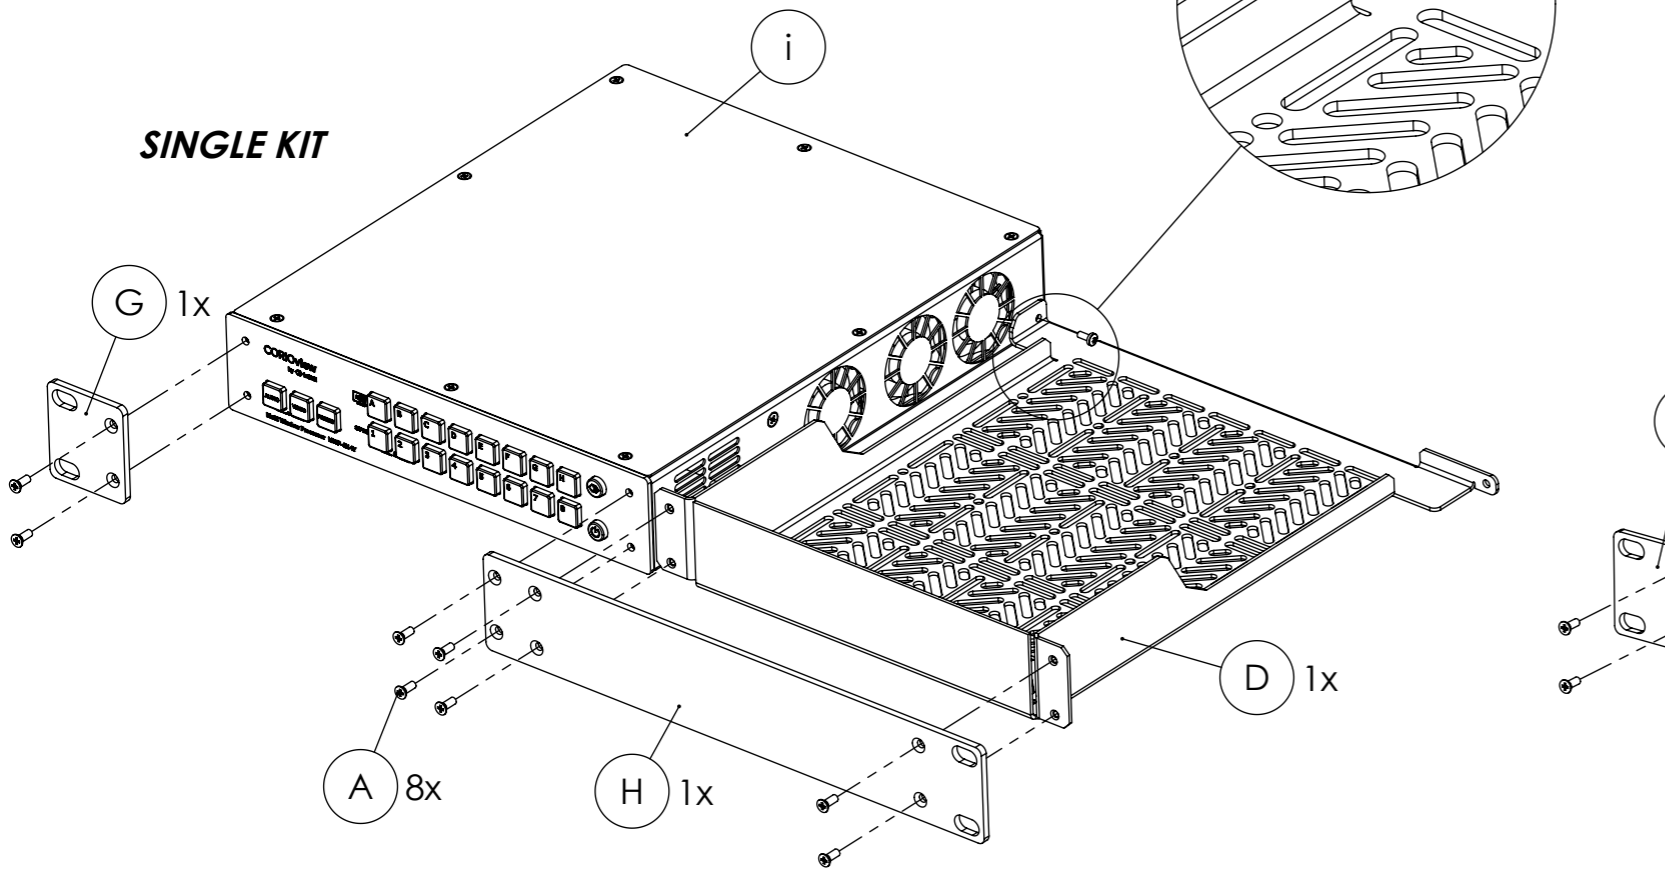

RM-CV-1RU-DUAL-V1.10

Rack mounting kit for CORIOview

VIEW ON ARROW B

VIEW ON ARROW A

(A)	M3x8 CSK SCREW (BLACK)	8x	
(B)	M2.5x6 CSK SCREW (BLACK)	2x	
(C)	M2.5x6 Pozi Pan SCREW (BLACK)	1x	
(D)	Rackmount Tray	1x	
(E)	Rear Link	1x	
(F)	Center Mounting Plate	1x	
(G)	Edge Mounting Plate	2x	
(H)	Side Mounting Plate	1x	
(I)	CORIOview (NOT INCLUDED)		

M6 Rack Mounting Kit

tvONE[®]
We Engineer Confidence[®]

- ⓐ M3x25 POZI PAN SCREW (BLACK) 4x ⊕ 

- ⓑ PULLGRIP HANDLE (BLACK) 2x 

Regulatory compliance

This product is RoHS compliant.

Contact us

- 🌐 www.tvone.com
- ✉ info@tvone.com
- ✉ Support NCSA: tech.usa@tvone.com
- ✉ Support EMEA: tech.europe@tvone.com
- ✉ Support Asia: tech.asia@tvone.com