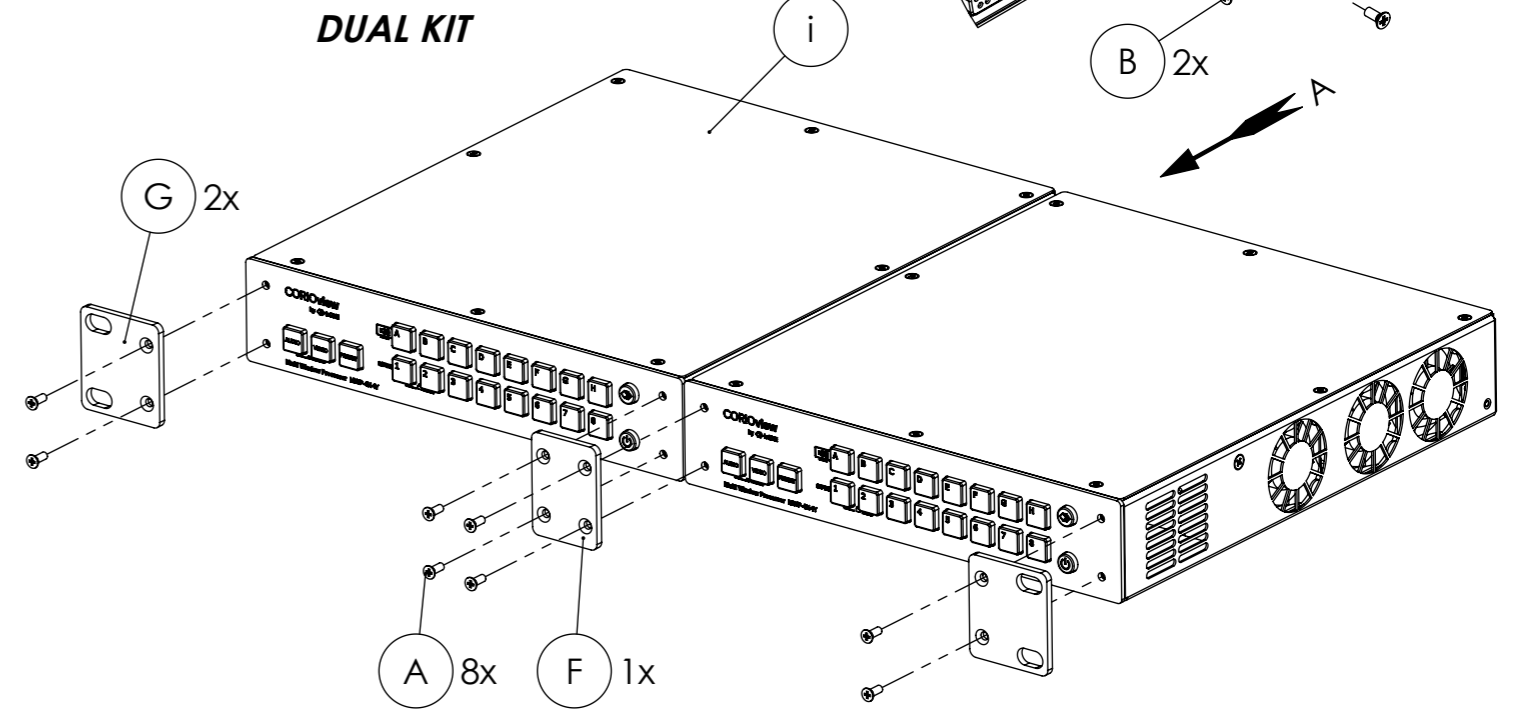

RM-CV-1RU-DUAL-V1.10

Rack mounting kit for CORIOview

VIEW ON ARROW B

VIEW ON ARROW A

(A)	M3x8 CSK SCREW (BLACK)	8x	
(B)	M2.5x6 CSK SCREW (BLACK)	2x	
(C)	M2.5x6 Pozi Pan SCREW (BLACK)	1x	
(D)	Rackmount Tray	1x	
(E)	Rear Link	1x	
(F)	Center Mounting Plate	1x	
(G)	Edge Mounting Plate	2x	
(H)	Side Mounting Plate	1x	
(I)	CORIOview (NOT INCLUDED)		

M6 Rack Mounting Kit

tvONE[®]
We Engineer Confidence[®]

- ⓐ M3x25 POZI PAN SCREW (BLACK) 4x ⊕ 

- ⓑ PULLGRIP HANDLE (BLACK) 2x 

Regulatory compliance

This product is RoHS compliant.

Contact us

- 🌐 www.tvone.com
- ✉ info@tvone.com
- ✉ Support NCSA: tech.usa@tvone.com
- ✉ Support EMEA: tech.europe@tvone.com
- ✉ Support Asia: tech.asia@tvone.com