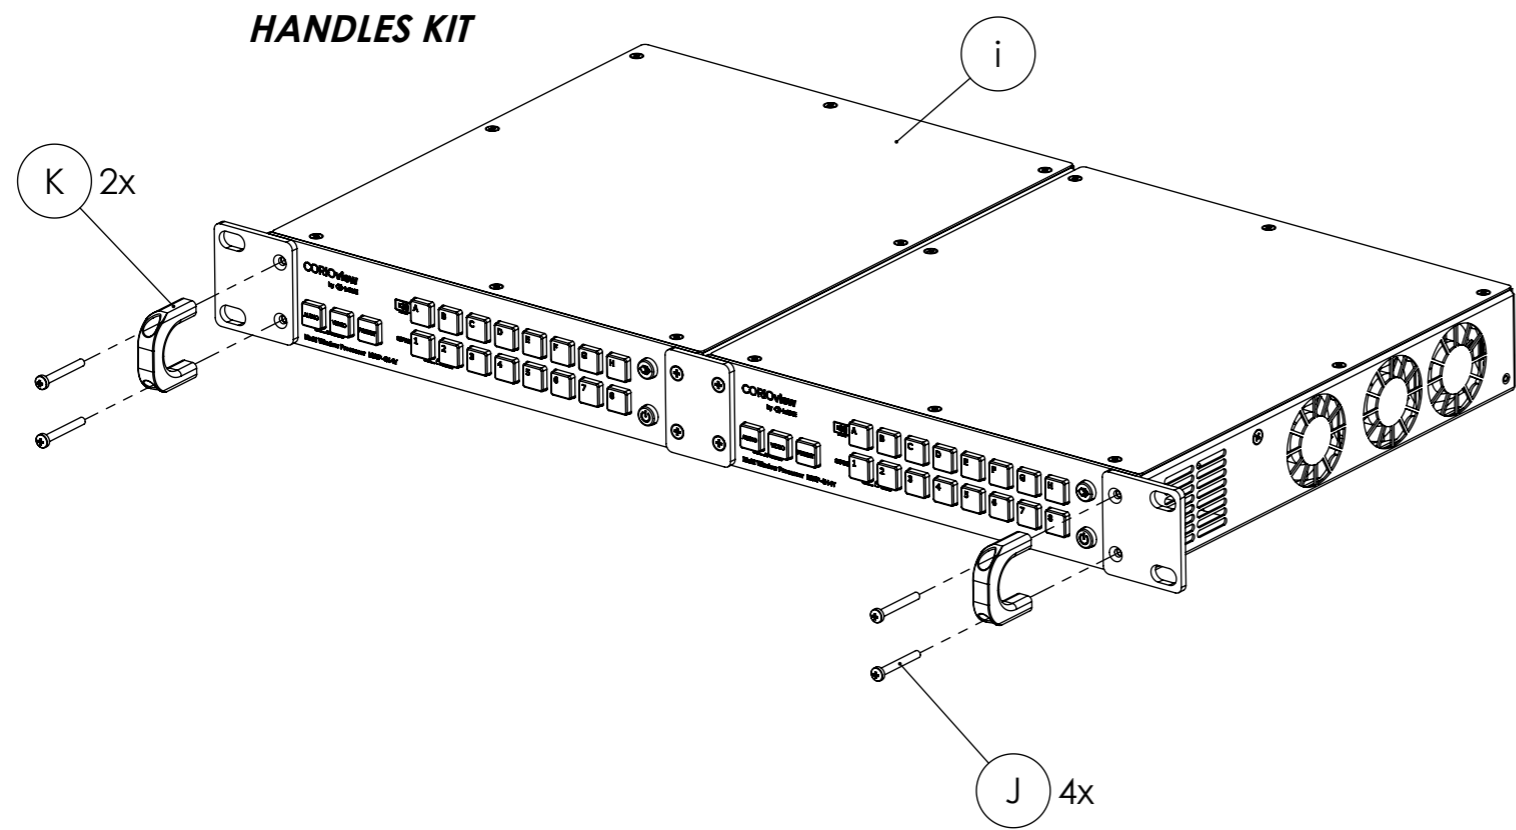

RM-CV-1RU-DUAL-V1.10

Rack mounting kit for CORIOview

VIEW ON ARROW B

VIEW ON ARROW A

(A)	M3x8 CSK SCREW (BLACK)	8x	
(B)	M2.5x6 CSK SCREW (BLACK)	2x	
(C)	M2.5x6 Pozi Pan SCREW (BLACK)	1x	
(D)	Rackmount Tray	1x	
(E)	Rear Link	1x	
(F)	Center Mounting Plate	1x	
(G)	Edge Mounting Plate	2x	
(H)	Side Mounting Plate	1x	
(I)	CORIOview (NOT INCLUDED)		

M6 Rack Mounting Kit

tvONE[®]
We Engineer Confidence[®]

- ⓐ M3x25 POZI PAN SCREW (BLACK) 4x ⊕ 

- ⓑ PULLGRIP HANDLE (BLACK) 2x 

Regulatory compliance

This product is RoHS compliant.

Contact us

- 🌐 www.tvone.com
- ✉ info@tvone.com
- ✉ Support NCSA: tech.usa@tvone.com
- ✉ Support EMEA: tech.europe@tvone.com
- ✉ Support Asia: tech.asia@tvone.com