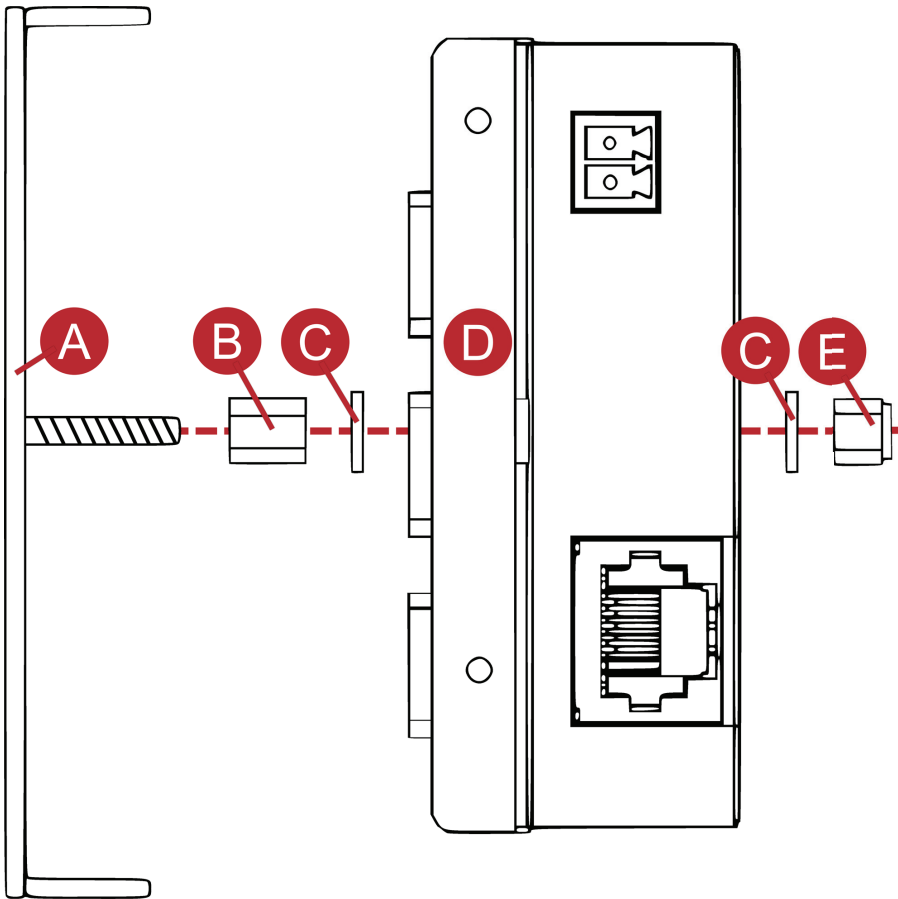

1T-RM-322-EU Installation Guide V1.10

Thank you for buying this rack mounting kit for the 1T-CL-322 control panel.

A 1T-RM-322 rack mounting kit for 1T-CL-322 control panel

B Spacer

C Washer

D 1T-CL-322 control panel (not included)

E M3 Nylock nut