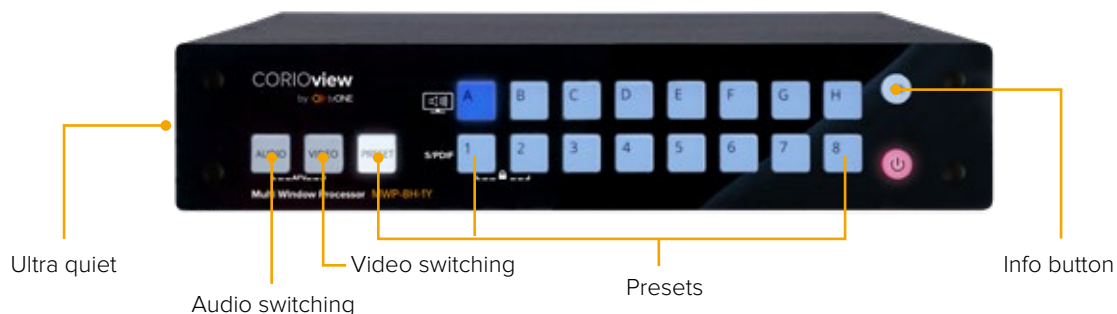

CORIOview® – the multi-window processor redefined

Make the most of your visual space with CORIOview; the fastest, most intuitive 4K multi-window processor with up to 8 sources. This easy to use, plug and play solution features 16 buttons for preset recall or source selection, making usability a breeze. Be the instant expert and avoid 'AV moments' with our unique info button that displays instant, on screen info of your source and window selection.