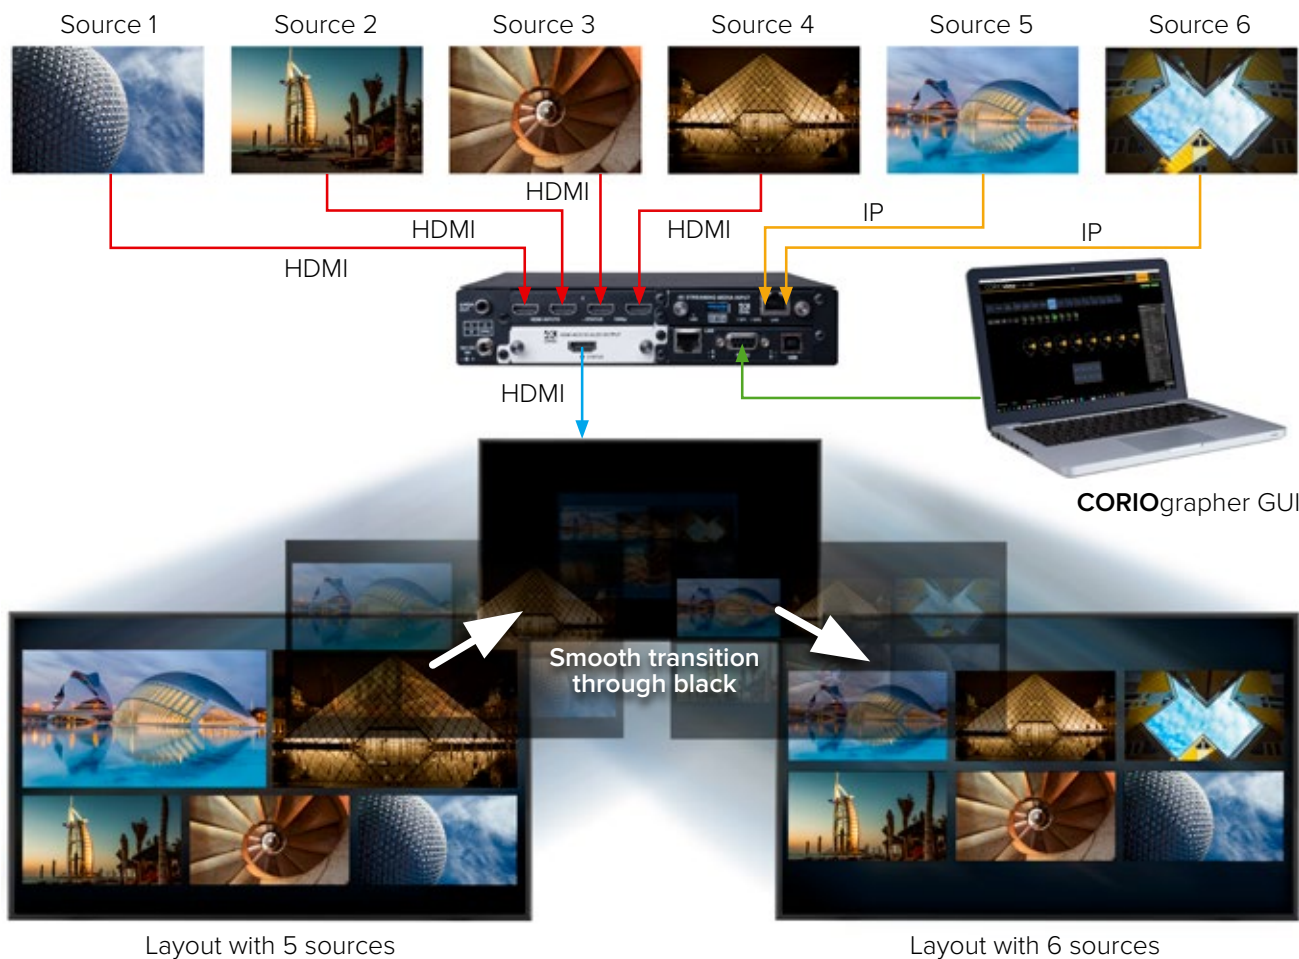

For more advanced applications, take full control with tvONE's **CORIO**grapher software to fire presets, switch sources, select audio, add borders and source labeling.

CORIOview – compact, simple & versatile

High density - two input slots allow up to eight inputs using HDMI or 3G-SDI. Other options include 4K HDMI, DVI-U for your legacy formats, and streaming media decoding and a 4K media player.

Seamless hook up with your external audio system using our S/PDIF connector

Compact, yet mighty

Presets

Preconfigured window layouts with borders and source labelling.

Info button

Be an instant expert – a simple push shows exactly which of your sources are displayed for stress free operation.

CORIOview in a nutshell

CORIOview is a tvONE multi-window processor that covers a range of functionalities and price points in many different applications and vertical markets. Whatever your application, from meeting/conference rooms, collaboration spaces, defense, command and control, healthcare, education, broadcast or live events – we have an innovative solution to fully meet your needs.