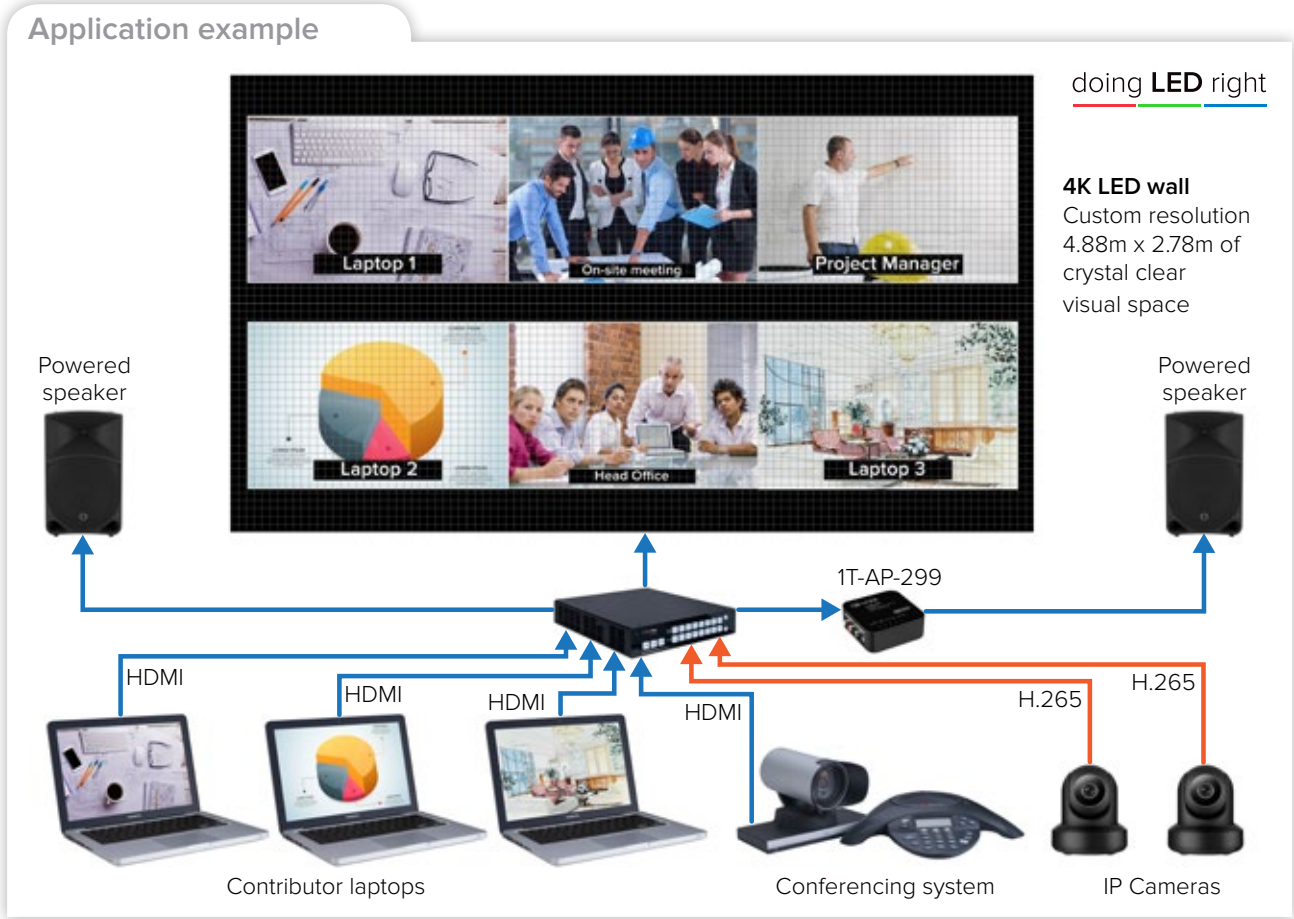

Industry

Boost collaboration, enhance visualization capabilities and share data like never before with real-time, crystal clear 4K quality. Create multiple user presets to view the images in the way that makes you most efficient including adding source labels and borders.