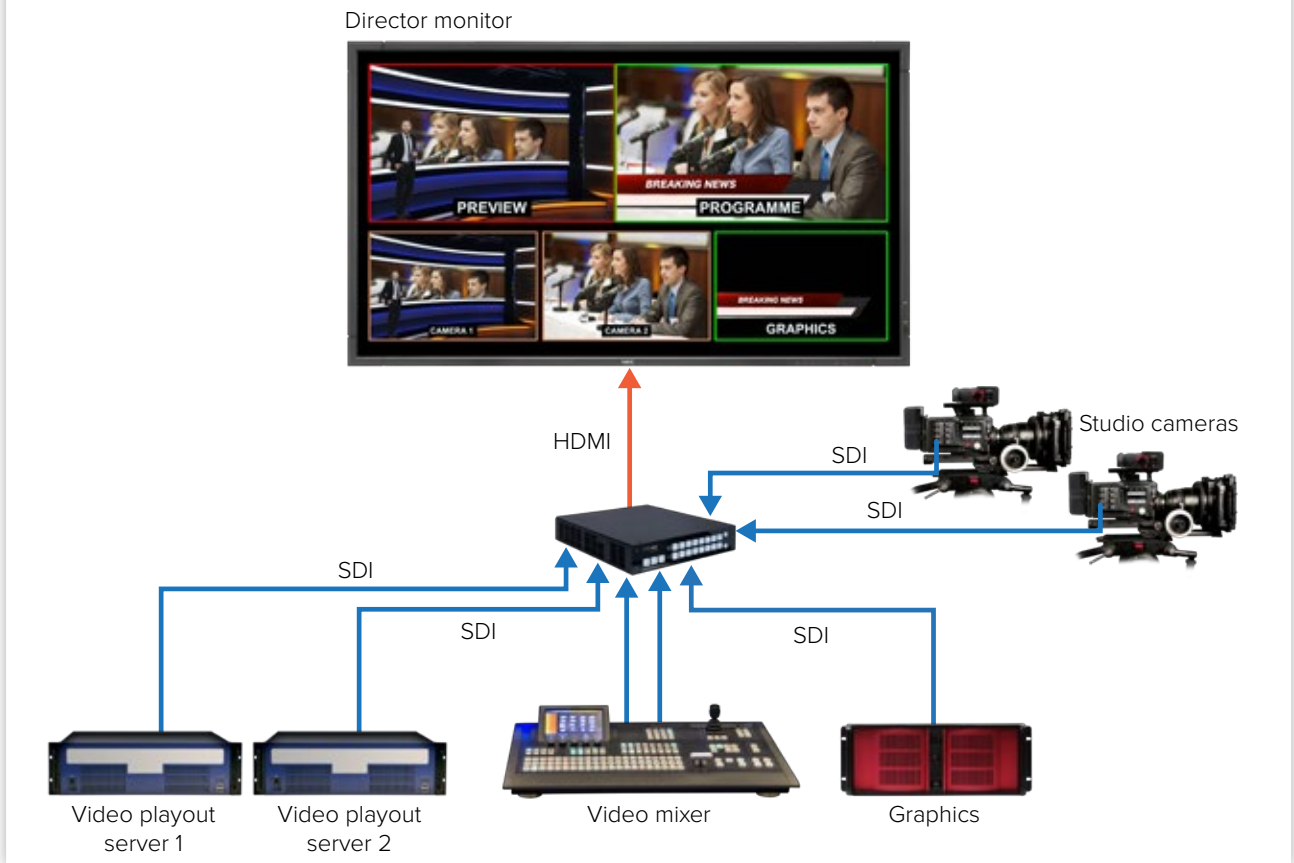

Mounting

Less is more! Compact form with choice of 19" rack mount, surface mount or **ONERack** options.

Corporate collaboration zones

CORIOview is the perfect solution to boost collaboration and information sharing in your corporate environments. 4K clarity, 24/7 reliability, multiple video windows and full compatibility with any display, projector or LED wall help you boost productivity and reduce display costs.

Application example

2

3

4

- 1 Enable simultaneous viewing of your sources with easy front panel operation.
- 2 View multiple computers on just one screen with crystal clear 4K resolution to show even the finest detail.
- 3 Collaborate like never before, display up to eight video sources.
- 4 Boost interaction and communication whatever the venue size.

Broadcast

Monitor up to eight broadcast sources with the option of adding AV and IP inputs for the ultimate flexibility, including borders and labels in a super compact, ultra reliable mainframe.

Application example

CORIOview in a nutshell

CORIOview is a tvONE multi-window processor that covers a range of functionalities and price points in many different applications and vertical markets. Whatever your application, from meeting/conference rooms, collaboration spaces, defense, command and control, healthcare, education, broadcast or live events – we have an innovative solution to fully meet your needs.