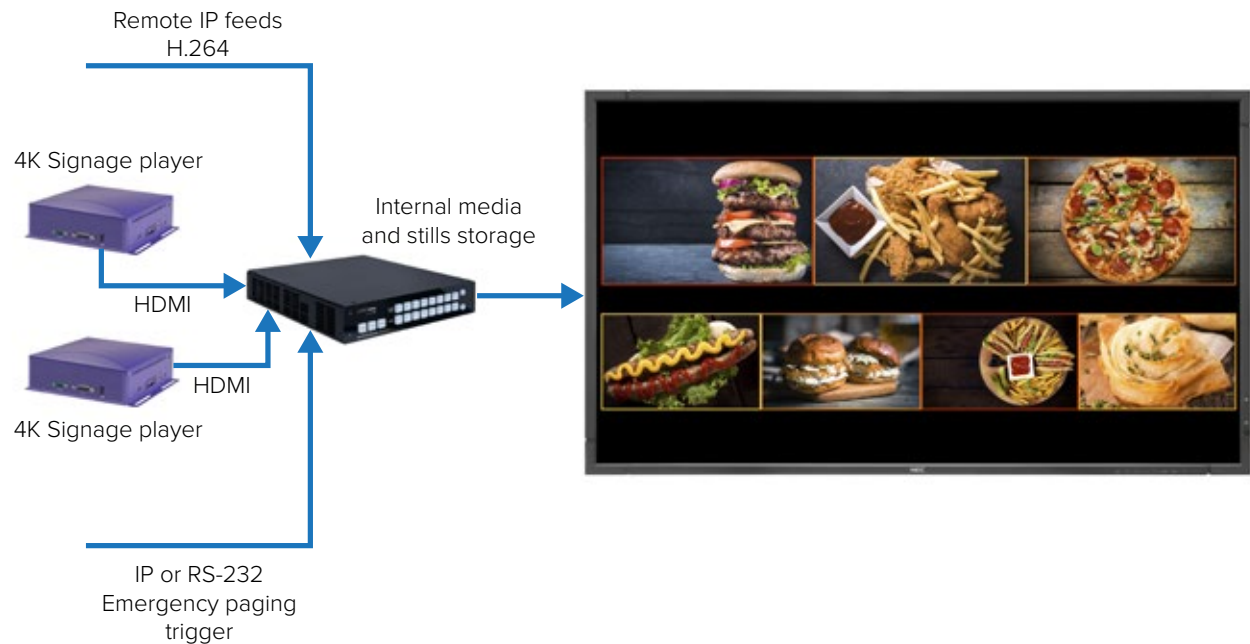

Public venues

Create a wow factor. Display multiple IP feeds, clips and stills combined with eye-catching transitions on displays, LED walls or projection.

Application example