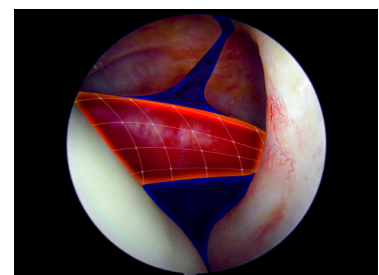

Add icons to control walls

Data overlays for Government

Medical route guidance

Broadcast

▪ Lifelike video

High bandwidth processing for immersive HDMI 2.0 4K60 performance.

▪ Be creative

Unlimited 360° source and display rotation and up to 56 outputs.

▪ Synchronize your videowall

Lock to any input to remove conversion artifacts.

Synchronized Playback for **Ultra-Wide** Canvases!

The streaming media and 4K playback input module can now simultaneously play up to eight reliable, synchronized media clips onto ultra-wide video canvases. This allows you to get creative and go beyond 4K resolutions to inform, boost revenues and multi-purpose your installations. Additionally, use our FTP integration tools to introduce more efficient workflows.