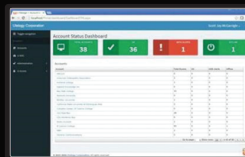

EASY YET POWERFUL SETUP

CORIOgrapher

Our creative video wall software allows ultra-quick video wall set up working in either online or offline modes. Resize and move sources, control media clips or IP streams and control your entire visual experience using presets or our dashboard interface.

Control

Other options for real-time control include Apps, Control panels or 3rd party control linking to our open source, real-time API.

Infrastructure Control Solutions

- Control any API level function
- API available at api.tvone.com