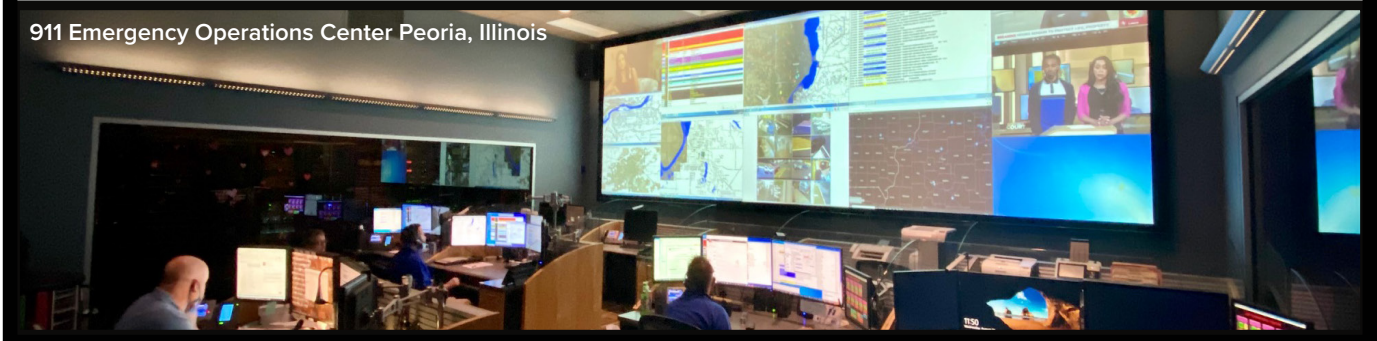

Secure Comms

Keep your information safe with HTTPS SSL connectivity and AES IP decodes. Also experience RESTful multi-user control with remote monitoring.

911 Emergency Operations Center Peoria, Illinois