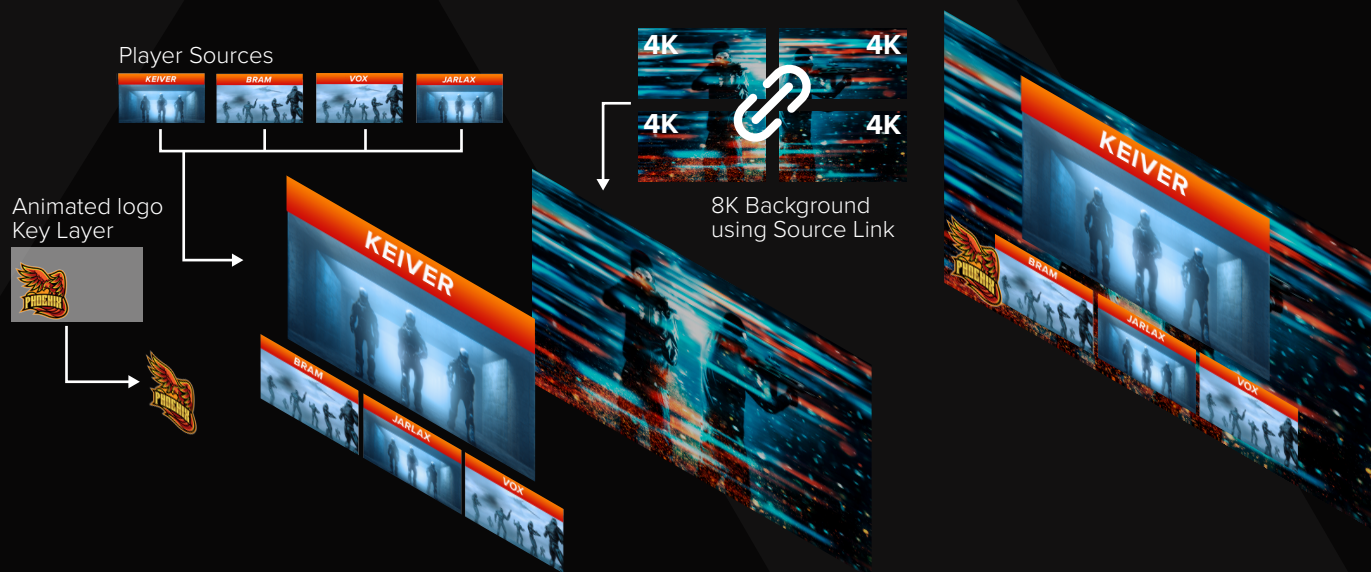

8K Windows for **Visual Impact**

Using Source Link, our new, 8K windows can automatically display four 4K60 sources together which can then freely be positioned, layers and have transition applied.

Your favorite window layouts can be saved as system Presets for quick recall and then brought to life with eye-catching transitions or using keyed layers to add branding or additional information.