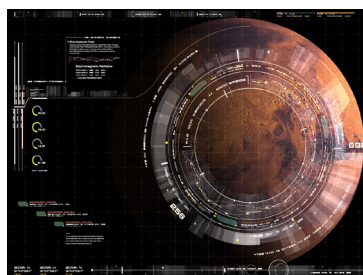

Add icons to control walls

Data overlays for Government

Medical route guidance

Broadcast

▪ Lifelike video

High bandwidth processing for immersive HDMI 2.0 4K60 performance.

▪ Be creative

Unlimited 360° source and display rotation and up to 56 outputs.