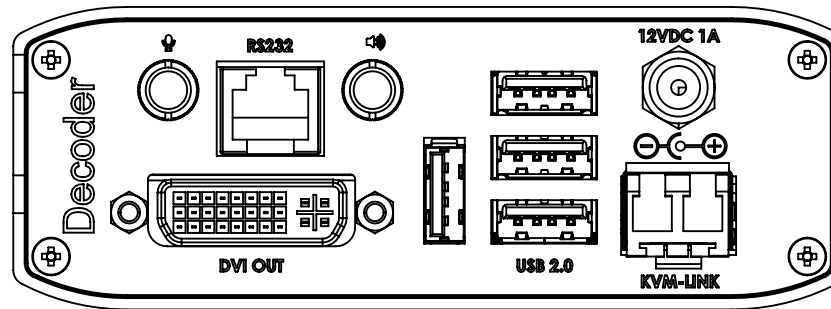

IF IN DOUBT ASK

| | | | | |
|--|---|---|--|--------------|
| C 2020 | THIS DRAWING AND THE INFORMATION CONTAINED THEREIN, IS THE EXCLUSIVE INTELLECTUAL PROPERTY OF tvONE Ltd. AND MAY NOT BE COPIED OR DIVULGED TO A THIRD PARTY WITHOUT THE EXPRESS WRITTEN CONSENT OF tvONE Ltd. | | REVISION | 1 |
| | DRAWN BY: Nick Prior | | Description | |
| MATERIAL: | | DEBUR AND BREAK SHARP EDGES | KVM DECODER | |
| FINISH: | | PART No: | | A4 |
| | | MG-KVM-532 | | |
|  First Floor, Arcadia House 15 Fortease Road, Maidenhead, Berks. SL6 1RX +44 (0)1628 566820 | | THIRD ANGLE PROJECTION  | UNLESS OTHERWISE SPECIFIED DIMENSIONS ARE IN MILLIMETERS. TOLERANCES: LINEAR: +/- 0.20 ANGULAR: +/- 1° Ø: 0.05 | |
| WEIGHT (grams): | | SCALE 1:1 | DO NOT SCALE DRAWING | SHEET 1 OF 1 |