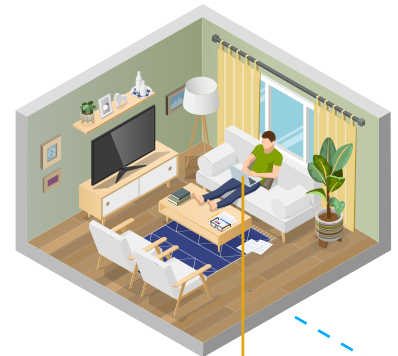

HYBRID LEARNING ENVIRONMENTS FOR HIGHER EDUCATION

IN ROOM. ONLINE. BE THERE.

Enjoy an even smarter way of learning. The CORIOmaster family offers a unique, mixed reality stage where all participants remain totally engaged throughout every meeting whether they are seated in the lecture theater or joining remotely.

Create fully immersive education experiences irrespective of your location or choice of UC (Unified Communications) platform.

Students remotely access the lesson and see the presenter, lesson and tablet screens.

The presenter stands in front of a LED Display or video wall.

Triple 4K edge blend projection displays the lesson, tablet and presenter.

A computer is connected to a CORIOmaster2 via HDMI.

A PTZ camera connected via 3G-SDI, HDMI or HDBaseT connection films the presenter.

Repeat screens positioned along the walls provide an easier view for students in the back of the lecture hall.

3 projectors in the back of the lecture hall provide the triple edge-blended projection.

EQUIPMENT LIST