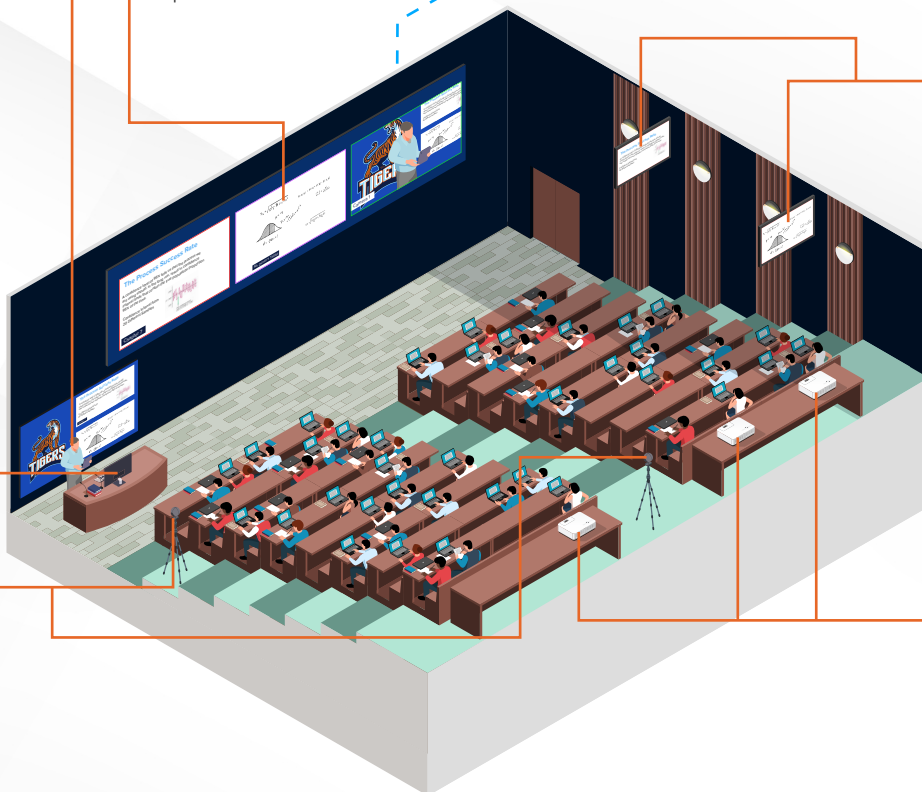

HYBRID LEARNING ENVIRONMENTS FOR HIGHER EDUCATION

IN ROOM. ONLINE. BE THERE.

Enjoy an even smarter way of learning. The CORIOmaster family offers a unique, mixed reality stage where all participants remain totally engaged throughout every meeting whether they are seated in the lecture theater or joining remotely.

The presenter stands in front of a LED Display or video wall.

Triple 4K edge blend projection displays the lesson, tablet and presenter.

A computer is connected to a CORIOmaster2 via HDMI.

A PTZ camera connected via 3G-SDI, HDMI or HDBaseT connection films the presenter.

Repeat screens positioned along the walls provide an easier view for students in the back of the lecture hall.

3 projectors in the back of the lecture hall provide the triple edge-blended projection.

EQUIPMENT LIST