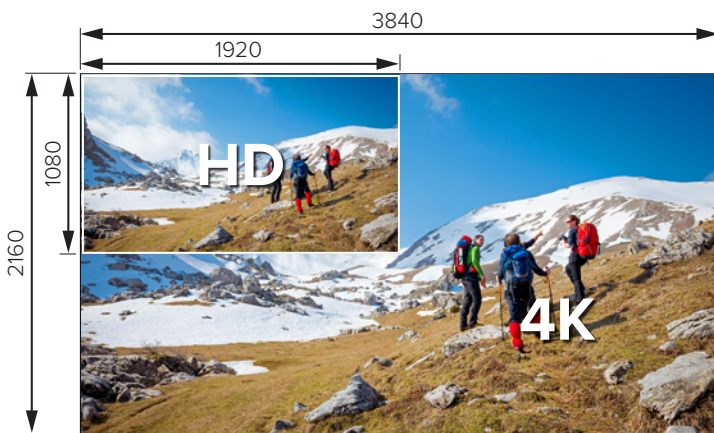

## What is 4K

In Pro-AV "4K" refers to a video resolution of 3840 x 2160 Pixels which is normally used at 24 or 30 Frames per Second (FPS) although some sources are available at higher frame rates up to 60FPS. The 4K resolution is exactly 4 times larger than a 1080P signal and nine times larger than a 720P signal.

### Flexible Bandwidth Management

Each of the four canvasses have a bandwidth of 600 Megapixels per second. How you utilize this bandwidth is up to you, according to the bandwidth of your source:

Input	Frame Rate	Window Type	Bandwidth (Megapixels)	Scalers
4K **	60	UHQ	518.4	4
	30	UHQ	259.2	4
	24	UHQ	207.4	4
1080p**	30	EHQ	81.9	2
	60	EHQ	129.6	2
	30	EHQ	64.8	2
	60	HQ	69.1	1
	30	HQ	34.6	1
	60	PV	1.8	0*
	30	PV	0.9	0*

### Creating 4K Videowalls

Up to four groups of displays (Canvasses) can be independently controlled and you can have up to 14 video windows per Canvas.