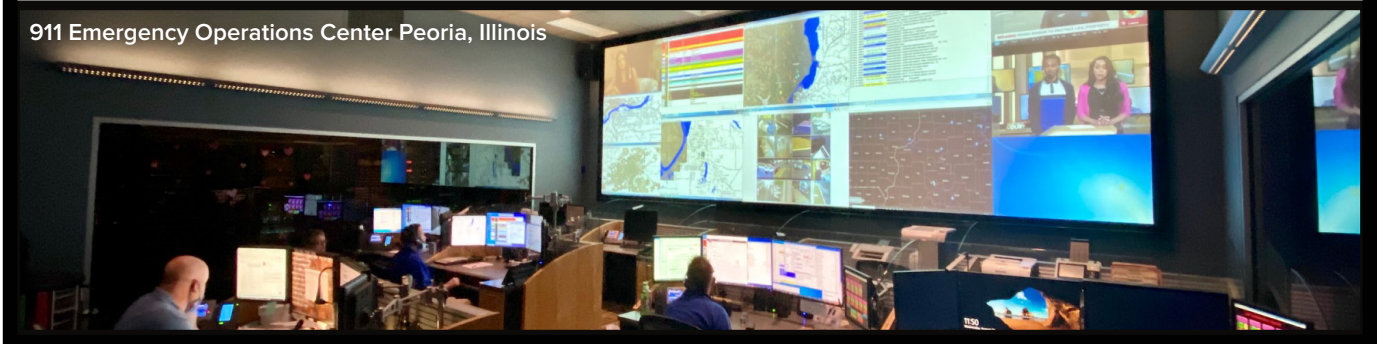

### Secure Comms

Keep your information safe with HTTPS SSL connectivity and AES IP decodes. Also experience RESTful multi-user control with remote monitoring.

911 Emergency Operations Center Peoria, Illinois