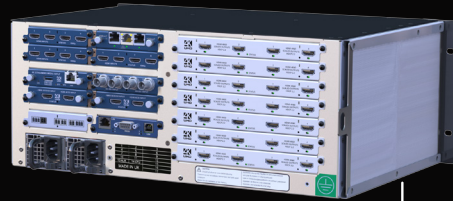

**4K Streaming & Media**  
Low latency H.264 & H.265 streaming decoder, IP source labeling, Playback of video clips and stills from on-board 128Gb HDD.

**NEW!** **IP & RS-232 Control**  
A more powerful module (ships as standard) for firmware version V600. Existing users can easily upgrade, unlocking the new features.