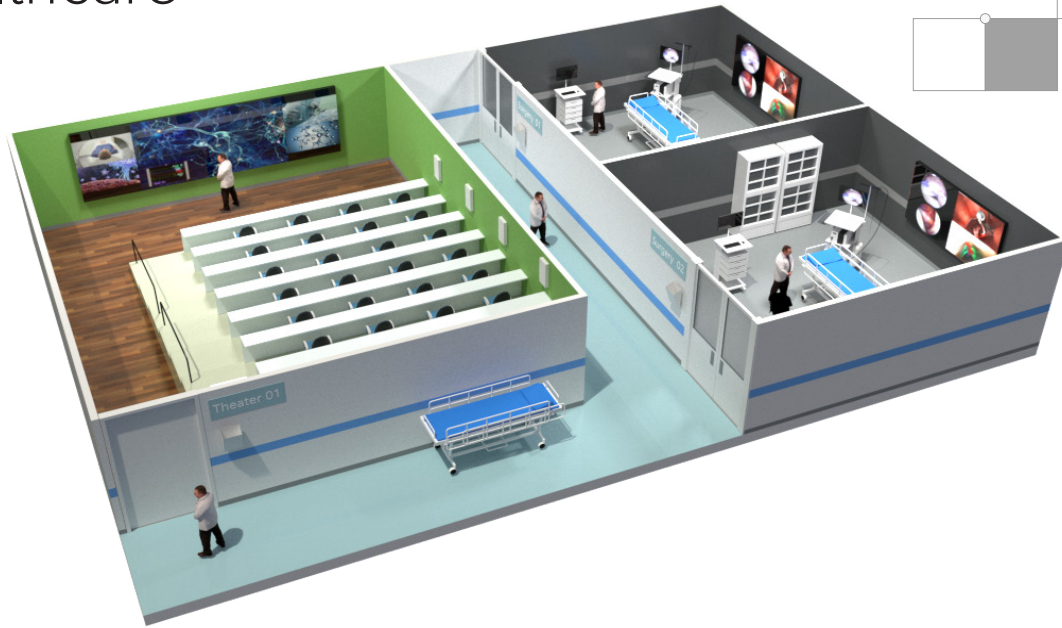

Healthcare

- **Demand ultra low latency video**

Best-in-class latency for video and IP sources.

- **Experience life-like color**

4K60 HDMI 2.0 outputs even with 4:2:0 and 4:2:2 sources.

- **CORIO® inside**

The best up/down and cross conversion in the industry!

- **See every detail**

8K workflows when every detail matters with quad 4K60 windowing.

- **Assured communication**

HTTPS & RESTful API using software, button panels or 3rd party solutions.

- **Ultra-reliable**

tvONE exclusive design and manufacturing with a 5-year warranty.

Boost Engagement with **Information Overlays**

Add visual interest or graphical information overlays to full motion, low latency video. Any CORIOmaster2 output can have luma keying applied in real-time with accurately definable values together with selectable softness to help blend an anti-aliased source with the background image.