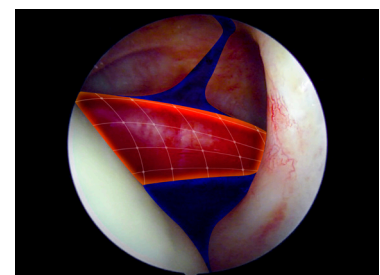

Medical route guidance