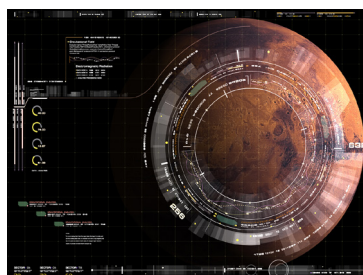

Add icons to control walls

Data overlays for Government

Medical route guidance