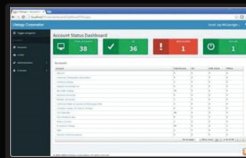

Infrastructure Control Solutions

- Control any API level function
- API available at api.tvone.com