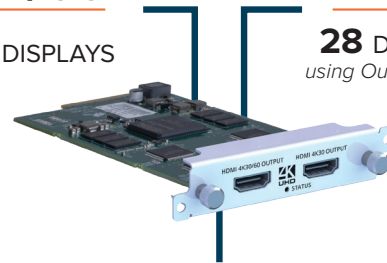

4K Output Options

Use our new Dual 4K Scaled Output module to create an even smoother, 4K/60 video experience with up to 14 displays simultaneously.

For even more efficient 4K/60 workflows, up to 28 displays, use our output cloning feature.

If you choose to work in 4K30, enjoy double the available outputs for truly expansive 4K installs. Up to 28 4K30 outputs possible.

4K/60

14 DISPLAYS

4K/60

28 DISPLAYS
using Output Cloning

4K/30

28 DISPLAYS