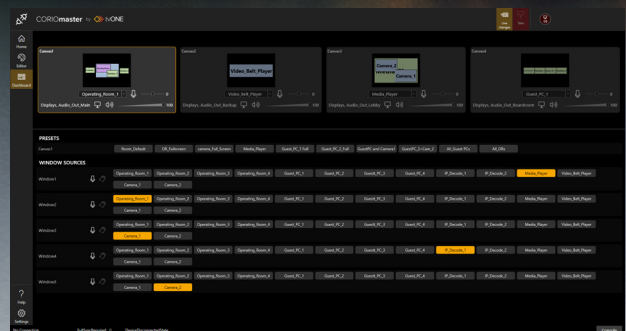

“The video wall in the entrance area is our showcase for what is happening in the University. CORIOmaster has given us unique flexibility – we can use each screen as an individual display, or combine all four into one massive, and hugely impressive, 16K resolution show screen.”

Ian Mason,
Warwick University, UK

CORIOgrapher

Let your creativity go wild! Rotate sources and displays with complete 360° rotation, mix and match display types, create overlaps or edge-blends and automatically correct for display size and bezels to create unique, eye-catching experiences.

Wall Editor

Our UI makes it easy to create layouts, map sources and animate transitions with incredible ease. With CORIOgrapher, build the wall you want, not just the one you can.

Video Sync

Play up to 8 clips per media module in perfect synchronization for expansive video experiences.

Dashboard

View all of your presets and sources on up to four canvasses for simple and effective control.

Preset Management

Layout only, selected windows and preset numbering for easier and quicker automation set up.