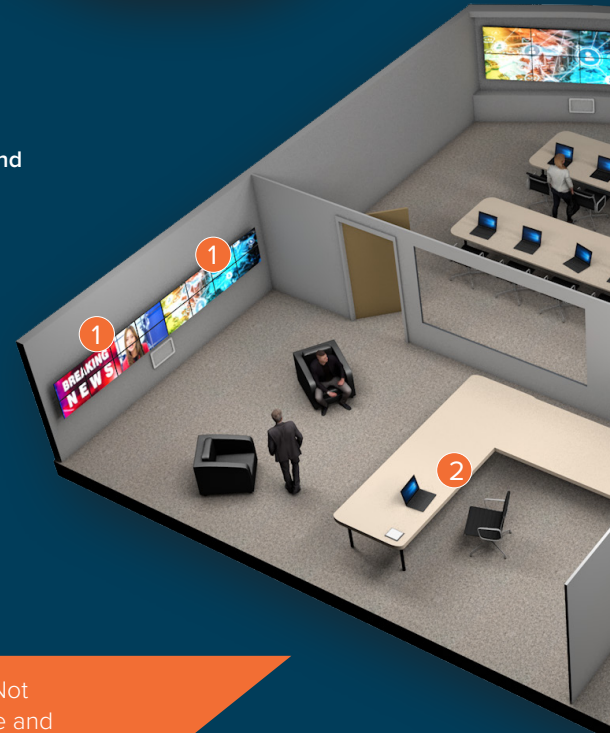

CORIOmaster is a quantum leap from the technology we used before. Not only is it easy to use, but it is a high-quality broadcast build unlike software and PC based solutions, leaving endless flexibility of studio configuration to our imagination. The ability to control canvases independently with presets allows for much easier simultaneous use of both studios than ever before.

Laszlo Pandur
Broadcast IT Specialist of AMC International Networks