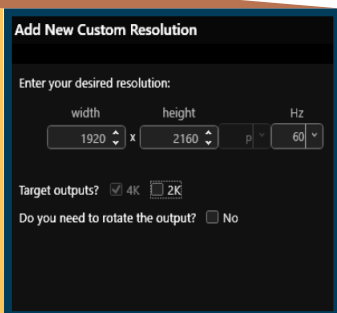

Dashboard

View all of your presets and sources on up to four canvasses for simple and effective control.

Preset Management

Layout only, selected windows and preset numbering for easier and quicker automation set up.