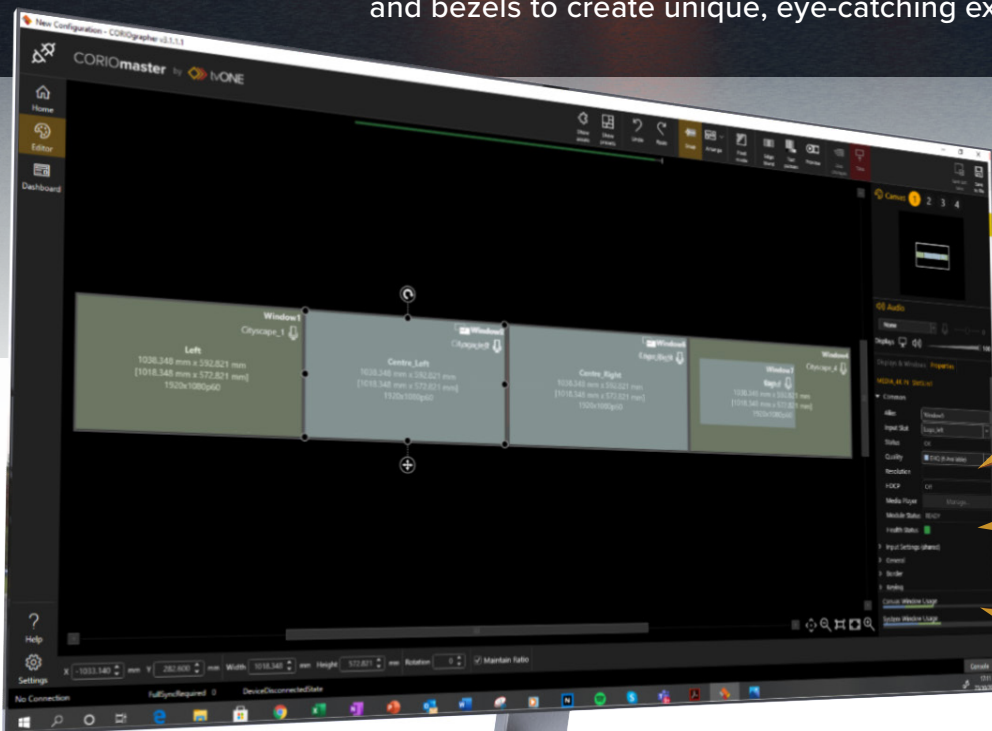

CORIOgrapher

Let your creativity go wild! Rotate sources and displays with complete 360° rotation, mix and match display types, create overlaps or edge-blends and automatically correct for display size and bezels to create unique, eye-catching experiences.