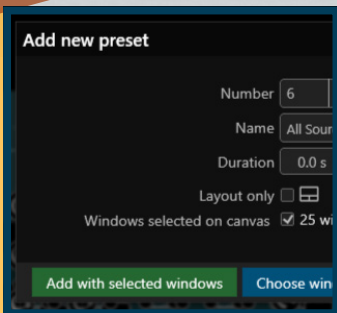

Wall Editor

Our UI makes it easy to create layouts, map sources and animate transitions with incredible ease. With CORIOgrapher, build the wall you want, not just the one you can.

Video Sync

Play up to 8 clips per media module in perfect synchronization for expansive video experiences.

Dashboard

View all of your presets and sources on up to four canvasses for simple and effective control.

Preset Management

Layout only, selected windows and preset numbering for easier and quicker automation set up.