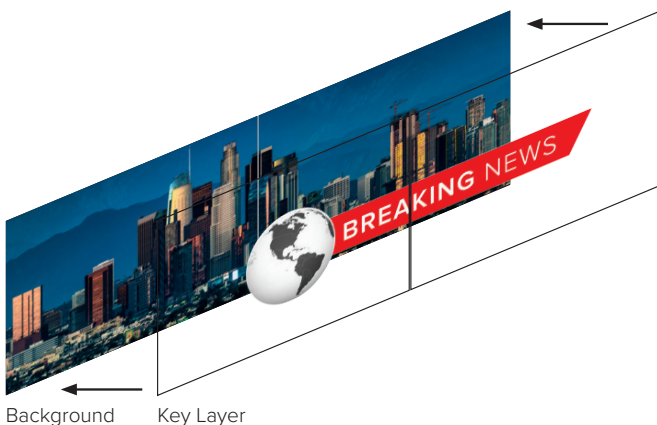

Keying

Improve efficiency, overlay real-time data feeds, and boost safety with keyed icons, data and other information over your source or across entire video walls. Prevent your video wall from becoming invisible and enhance the viewer experience.