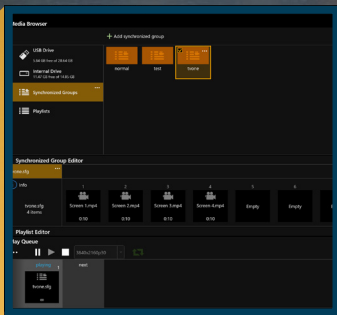

“The video wall in the entrance area is our showcase for what is happening in the University. CORIOmaster has given us unique flexibility – we can use each screen as an individual display, or combine all four into one massive, and hugely impressive, 16K resolution show screen.”

Wall Editor

Our UI makes it easy to create layouts, map sources and animate transitions with incredible ease. With CORIOgrapher, build the wall you want, not just the one you can.

Video Sync

Play up to 8 clips per media module in perfect synchronization for expansive video experiences.