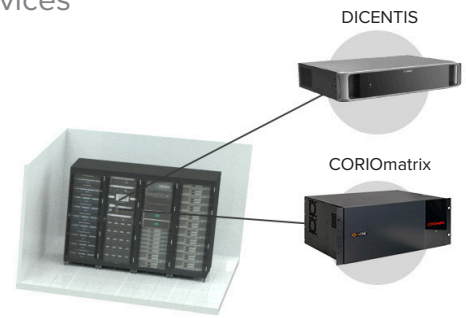

## Automatically show the active speaker on multiple displays and devices

Bosch products and technologies are fully integrated and proven with tvONE's CORIOmatrix. Together, the CORIOmatrix multi-media switcher and the Bosch DICENTIS Conference System delivers seamless activation of fixed or pre-positioned cameras, so that the current speaker can be displayed during your meeting.

### Low latency

CORIOmatrix delivers best-in-class, low latency performance, with typically 1-2 frames of delay.

## CORIOmatrix Key Features

- Seamless real-time control using the Bosch DICENTIS Conference System
- Proven pedigree in mission critical installations
- High quality video with ultra low latency
- Fully integrated format conversion and scaling
- Fit-for-purpose color management (4:4:4, 4:2:2 and 4:2:0)
- The widest range of input and output types simplifies your operation
- Easily extend your video using HDBaseT or SDI on both inputs and outputs
- Integrated monitoring multiviewer for total control and confidence
- Remove LED wall integration challenges with custom resolution support
- Whisper-quiet for in-room operation