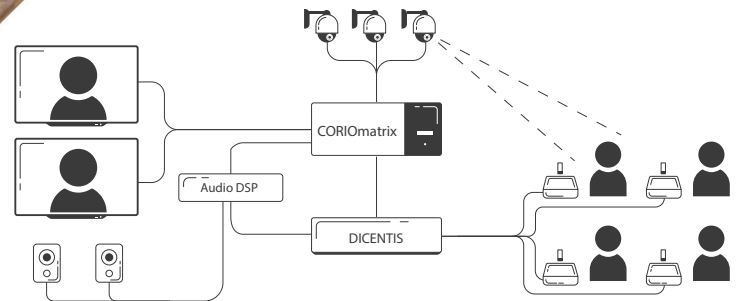

## Automatically show the active speaker on multiple displays and devices

Bosch products and technologies are fully integrated and proven with tvONE's CORIOmatrix. Together, the CORIOmatrix multi-media switcher and the Bosch DICENTIS Conference System delivers seamless activation of fixed or pre-positioned cameras, so that the current speaker can be displayed during your meeting.

### Low latency

CORIOmatrix delivers best-in-class, low latency performance, with typically 1-2 frames of delay.

# Seamless integration of DICENTIS Conference System and CORIOmatrix

Automatically show the active speaker on multiple displays and devices

## CORIOmatrix Key Features

- Seamless real-time control using the Bosch DICENTIS Conference System
- Proven pedigree in mission critical installations
- High quality video with ultra low latency
- Fully integrated format conversion and scaling
- Fit-for-purpose color management (4:4:4, 4:2:2 and 4:2:0)
- The widest range of input and output types simplifies your operation
- Easily extend your video using HDBaseT or SDI on both inputs and outputs
- Integrated monitoring multiviewer for total control and confidence
- Remove LED wall integration challenges with custom resolution support
- Whisper-quiet for in-room operation