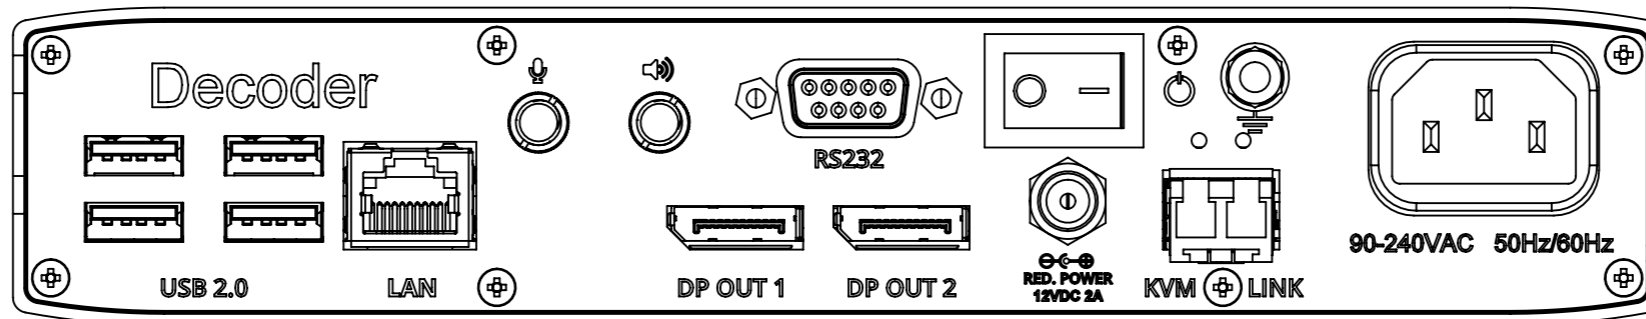

IF IN DOUBT ASK

C 2020	THIS DRAWING AND THE INFORMATION CONTAINED THEREIN, IS THE EXCLUSIVE INTELLECTUAL PROPERTY OF tvONE Ltd. AND MAY NOT BE COPIED OR DIVULGED TO A THIRD PARTY WITHOUT THE EXPRESS WRITTEN CONSENT OF tvONE Ltd.		REVISION	1
	DRAWN BY:	Nick Prior	Description	
MATERIAL:		DEBUR AND BREAK SHARP EDGES	KVM DECODER	
FINISH:		PART No:		A3
		MG-KVM-832		
		WITH -VX THE X = THE REV NUMBER		
First Floor, Arcadia House 15 Forlease Road, Maidenhead, Berks. SL6 1RX +44 (0)1628 566820		THIRD ANGLE PROJECTION	UNLESS OTHERWISE SPECIFIED DIMENSIONS ARE IN MILLIMETERS. TOLERANCES: LINEAR: +/- 0.20 ANGULAR: +/- 1° Ø: 0.05	
WEIGHT (grams):		SCALE 1:1	DO NOT SCALE DRAWING	SHEET 1 OF 1